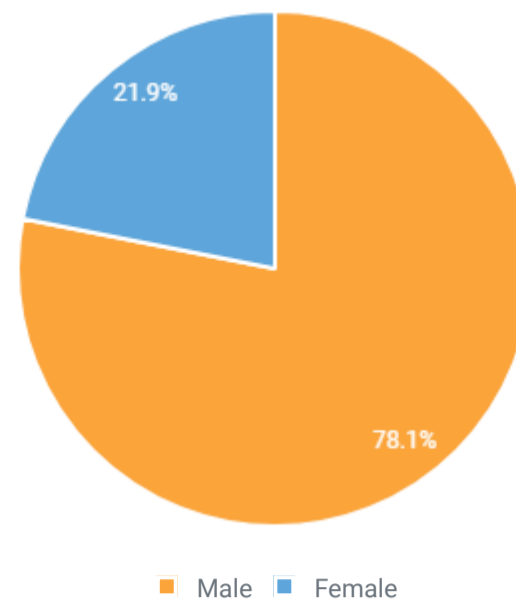

Rape

VIOLENT CRIME ARRESTS

This section breaks down arrests for the Violent Crimes of Murder, Rape, Aggravated Assault and Robbery.

Arrests: 393

↓ -8.18%

Compared to 2023

ARRESTEES BY MONTH

Violent Crime

ARRESTEE AGE

Violent Crime

ARRESTEE GENDER

Violent Crime

ARRESTEE RACE

Violent Crime

ARRESTEE ETHNICITY

Violent Crime