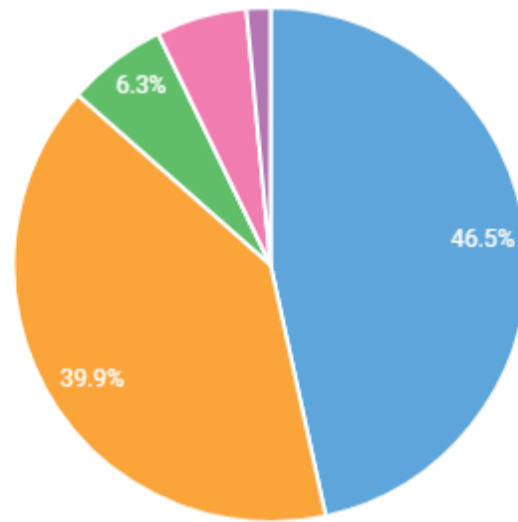

LOCATION TYPE

Robbery

Commercial Road/Parking/Camps Residence/Home Government/Public Building and other All Others Educational Facility