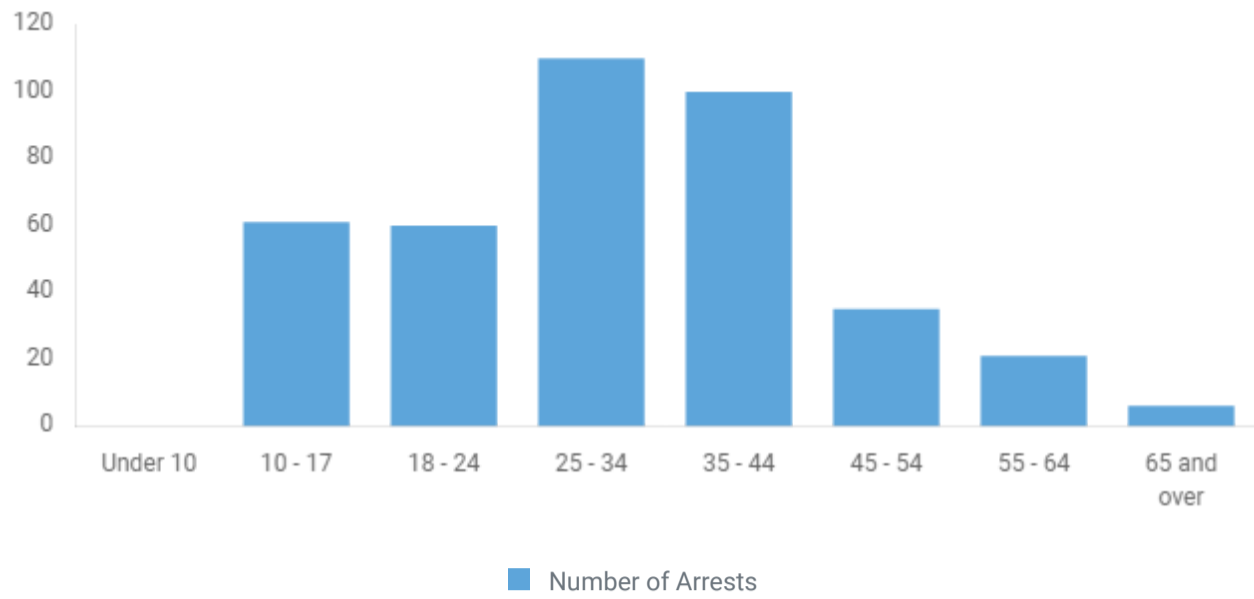

Rape

VIOLENT CRIME ARRESTS

This section breaks down arrests for the Violent Crimes of Murder, Rape, Aggravated Assault and Robbery.

Arrests: 393

↓ -8.18%

Compared to 2023

ARRESTEES BY MONTH

Violent Crime

ARRESTEE AGE

Violent Crime

ARRESTEE GENDER

Violent Crime

ARRESTEE RACE

Violent Crime

ARRESTEE ETHNICITY

Violent Crime