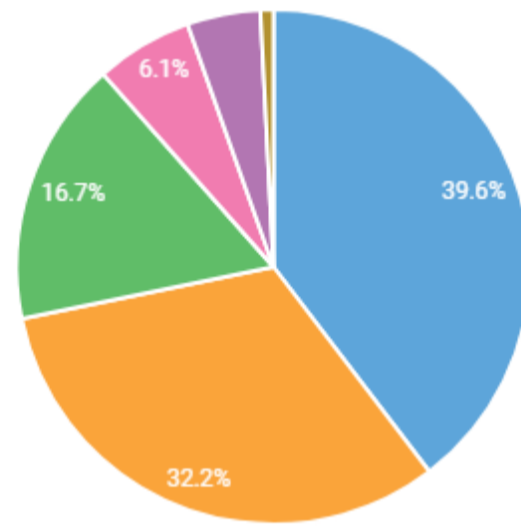

WEAPON TYPE

Aggravated Assault