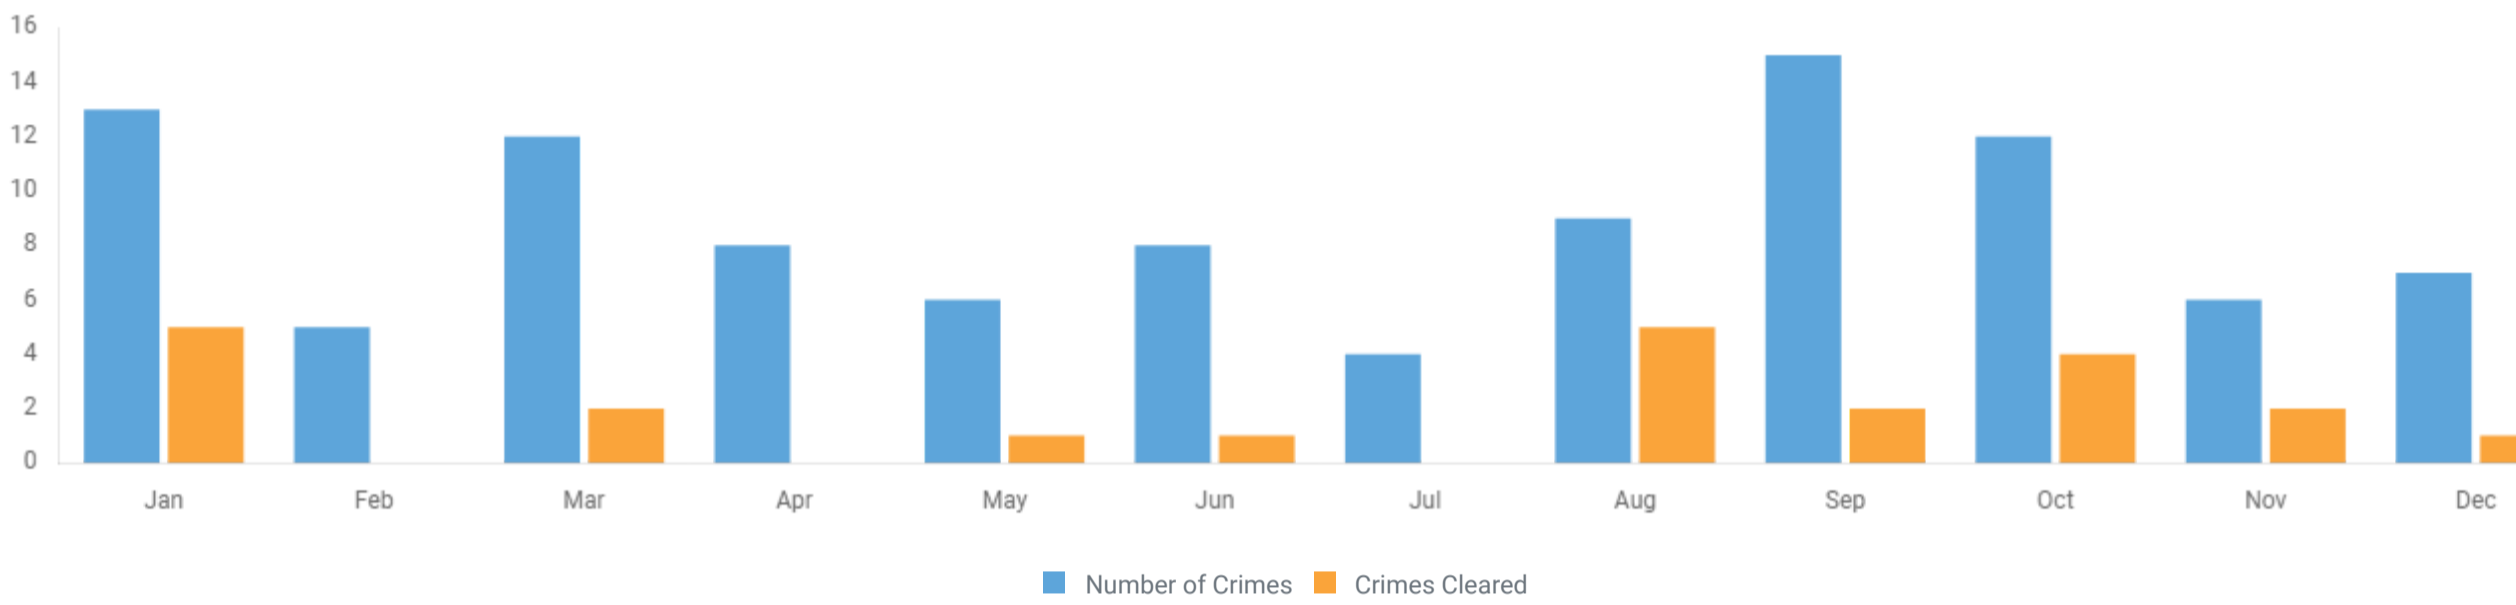

Rape includes Forcible Rape, Forcible Sodomy and Sexual Assault with an Object.

Crimes: 105

Clearance: 21.90%

↑ 2.94%

Compared to 2023

5-YEAR TREND

Rape

CRIMES AND CLEARANCES BY MONTH

Rape

VIOLENT CRIME ARRESTS

This section breaks down arrests for the Violent Crimes of Murder, Rape, Aggravated Assault and Robbery.

Arrests: 393

↓ -8.18%

Compared to 2023

ARRESTEES BY MONTH

Violent Crime