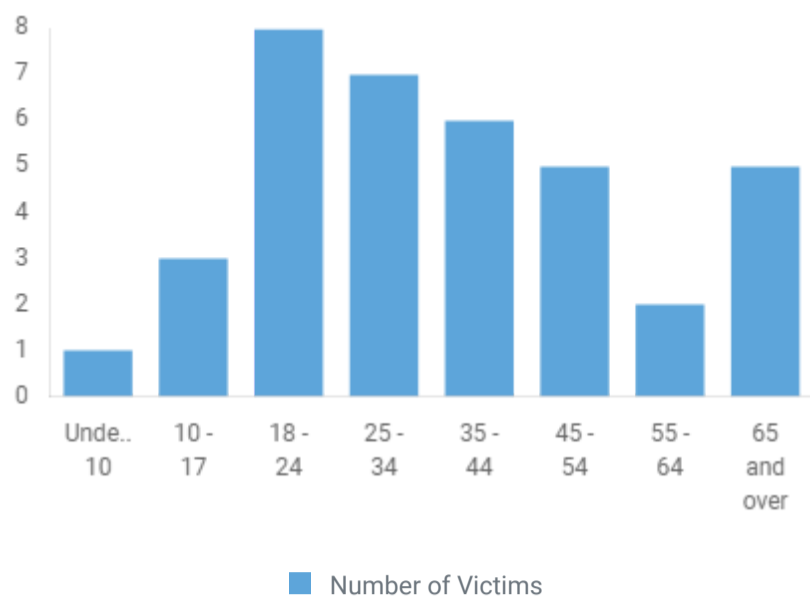

VIOLENT CRIME

Violent Crime consists of Murder and Nonnegligent Manslaughter, Rape, Robbery and Aggravated Assault. One crime is counted for each victim of Murder, Rape and Aggravated Assault. For Robbery, the number of crimes equals the number of incidents.

Violent Crime

MURDER

The willful (non-negligent) killing of one human being by another.

Crimes: 37 Clearance: 37.84%

↑ 27.59%

Compared to 2023

5-YEAR TREND

Murder

VICTIM AGE

Murder

VICTIM GENDER

Murder

VICTIM RACE

Murder

OFFENDER AGE

Murder