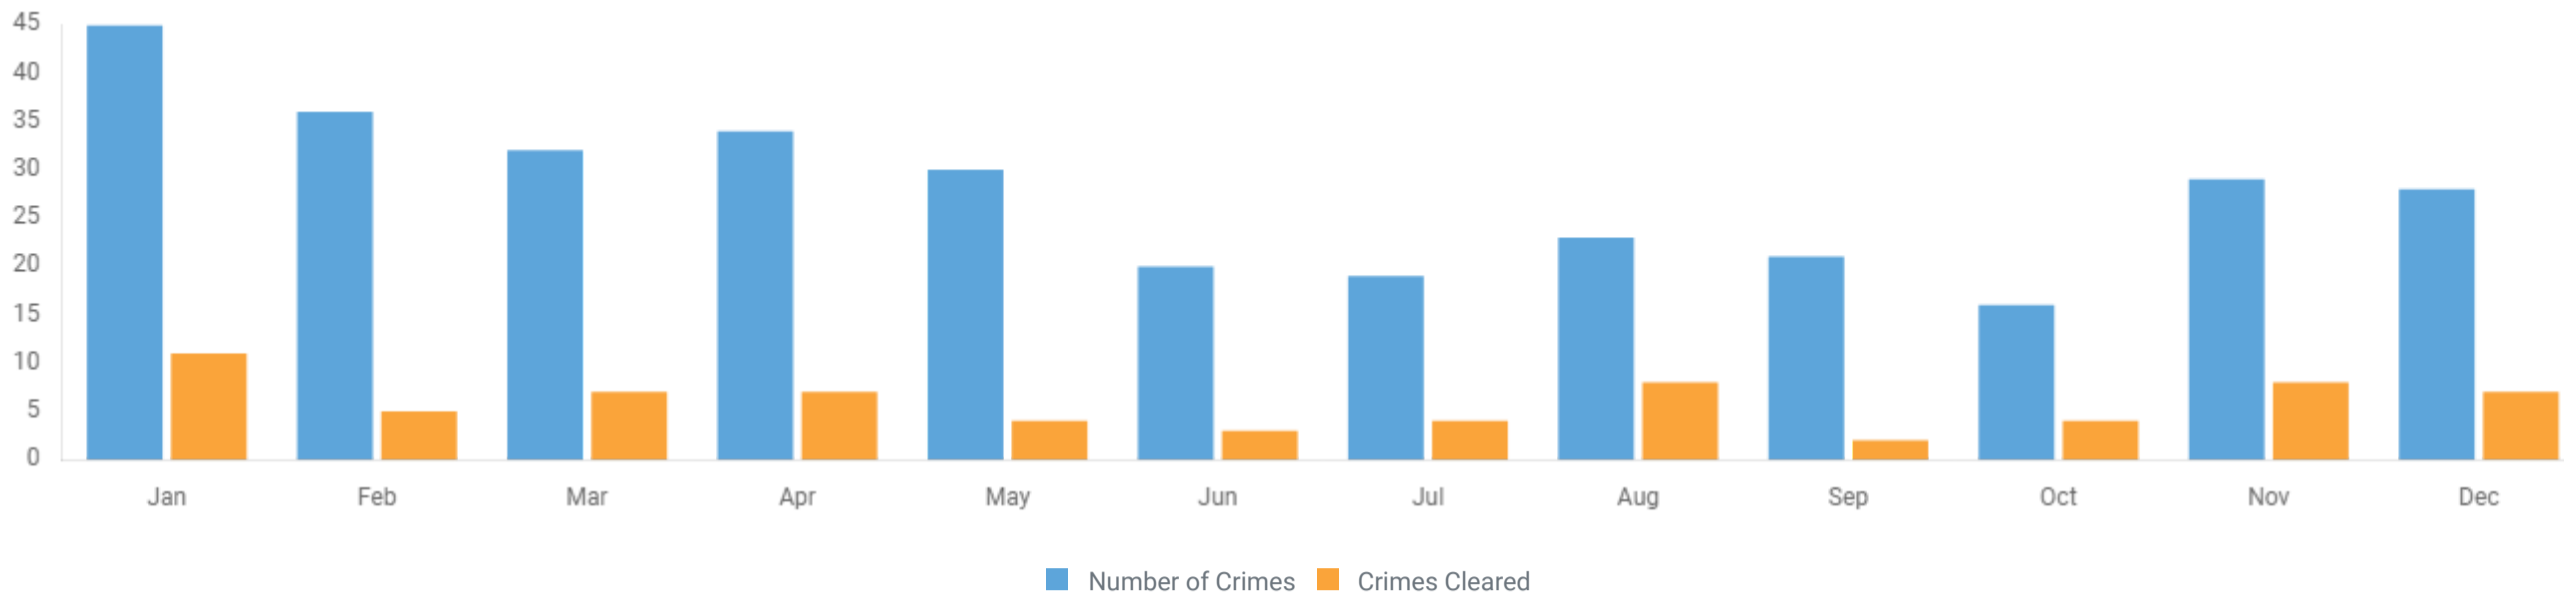

Crimes: 333 Clearance: 21.02%

↓ -17.57%

Compared to 2023

5-YEAR TREND

Robbery

CRIMES AND CLEARANCES BY MONTH

Robbery

LOCATION TYPE