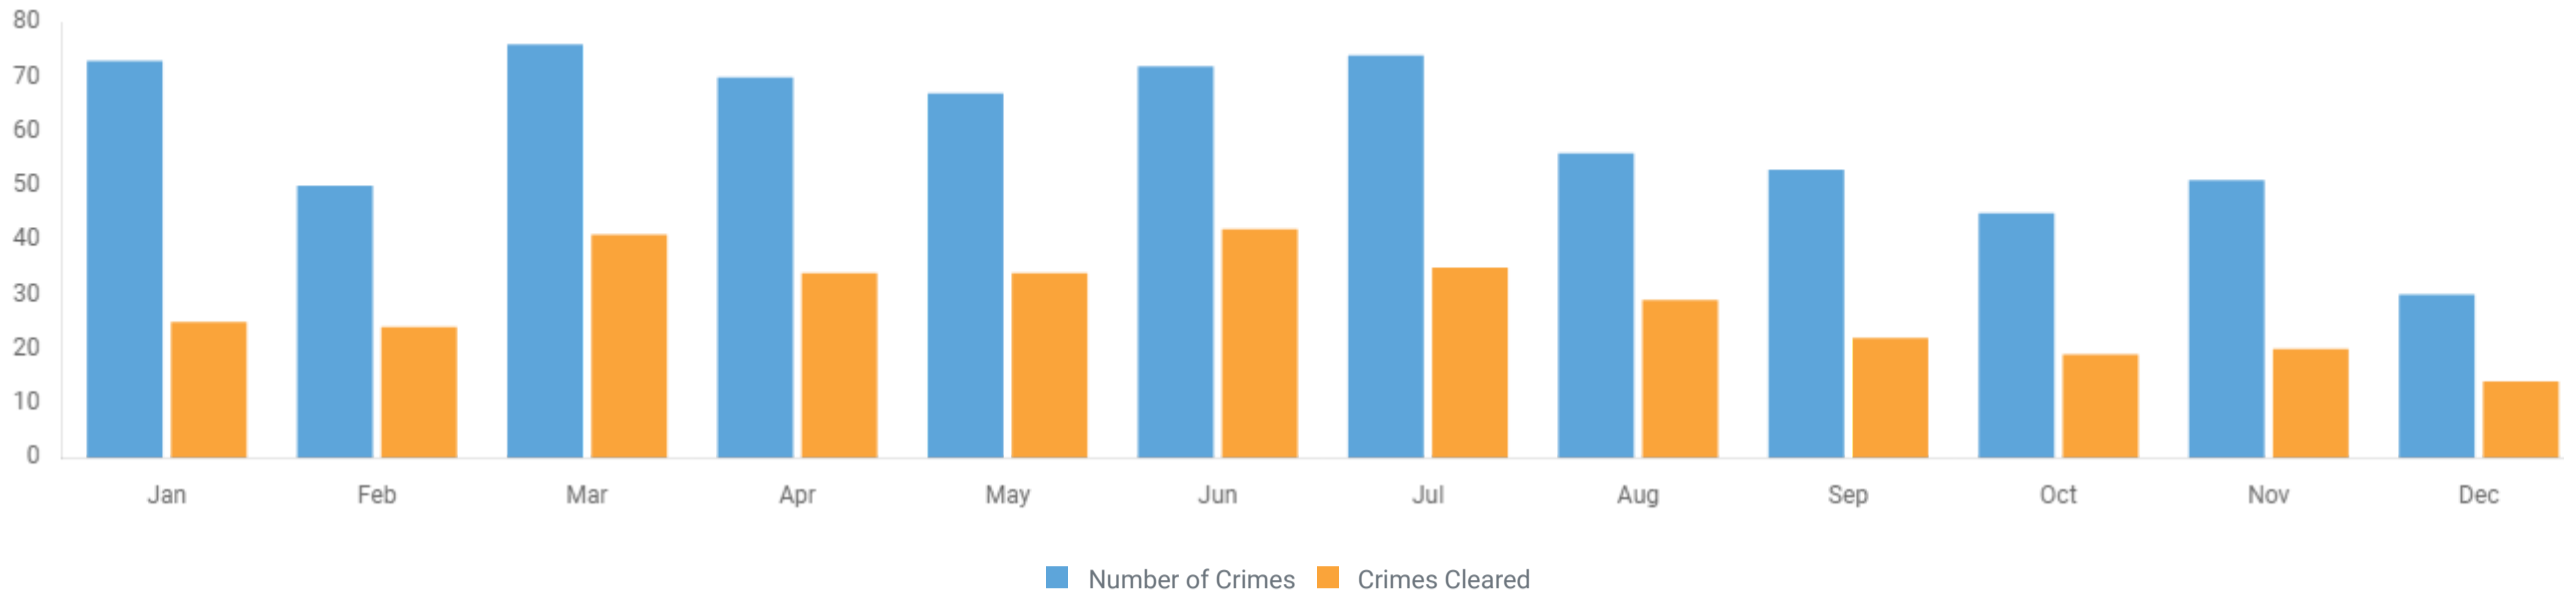

Crimes: 717

Clearance: 47.28%

↓ -12.67%

Compared to 2023

5-YEAR TREND

Aggravated Assault

CRIMES AND CLEARANCES BY MONTH

Aggravated Assault