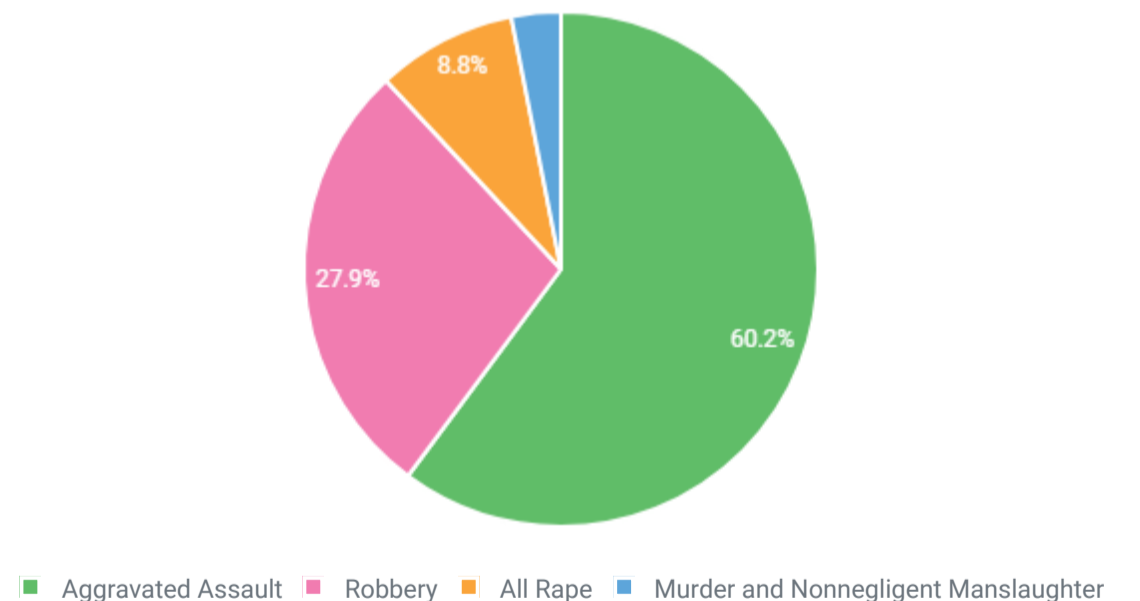

VIOLENT CRIME

Violent Crime consists of Murder and Nonnegligent Manslaughter, Rape, Robbery and Aggravated Assault. One crime is counted for each victim of Murder, Rape and Aggravated Assault. For Robbery, the number of crimes equals the number of incidents.

Crimes: 1,192 Clearance: 37.42%

↓ -12.09%

Compared to 2023

5-YEAR TREND

Violent Crime

CRIMES AND CLEARANCES BY MONTH

Violent Crime

OFFENSE COMMITTED

Violent Crime

MURDER

The willful (non-negligent) killing of one human being by another.

Crimes: 37 Clearance: 37.84%

↑ 27.59%

Compared to 2023

5-YEAR TREND

Murder