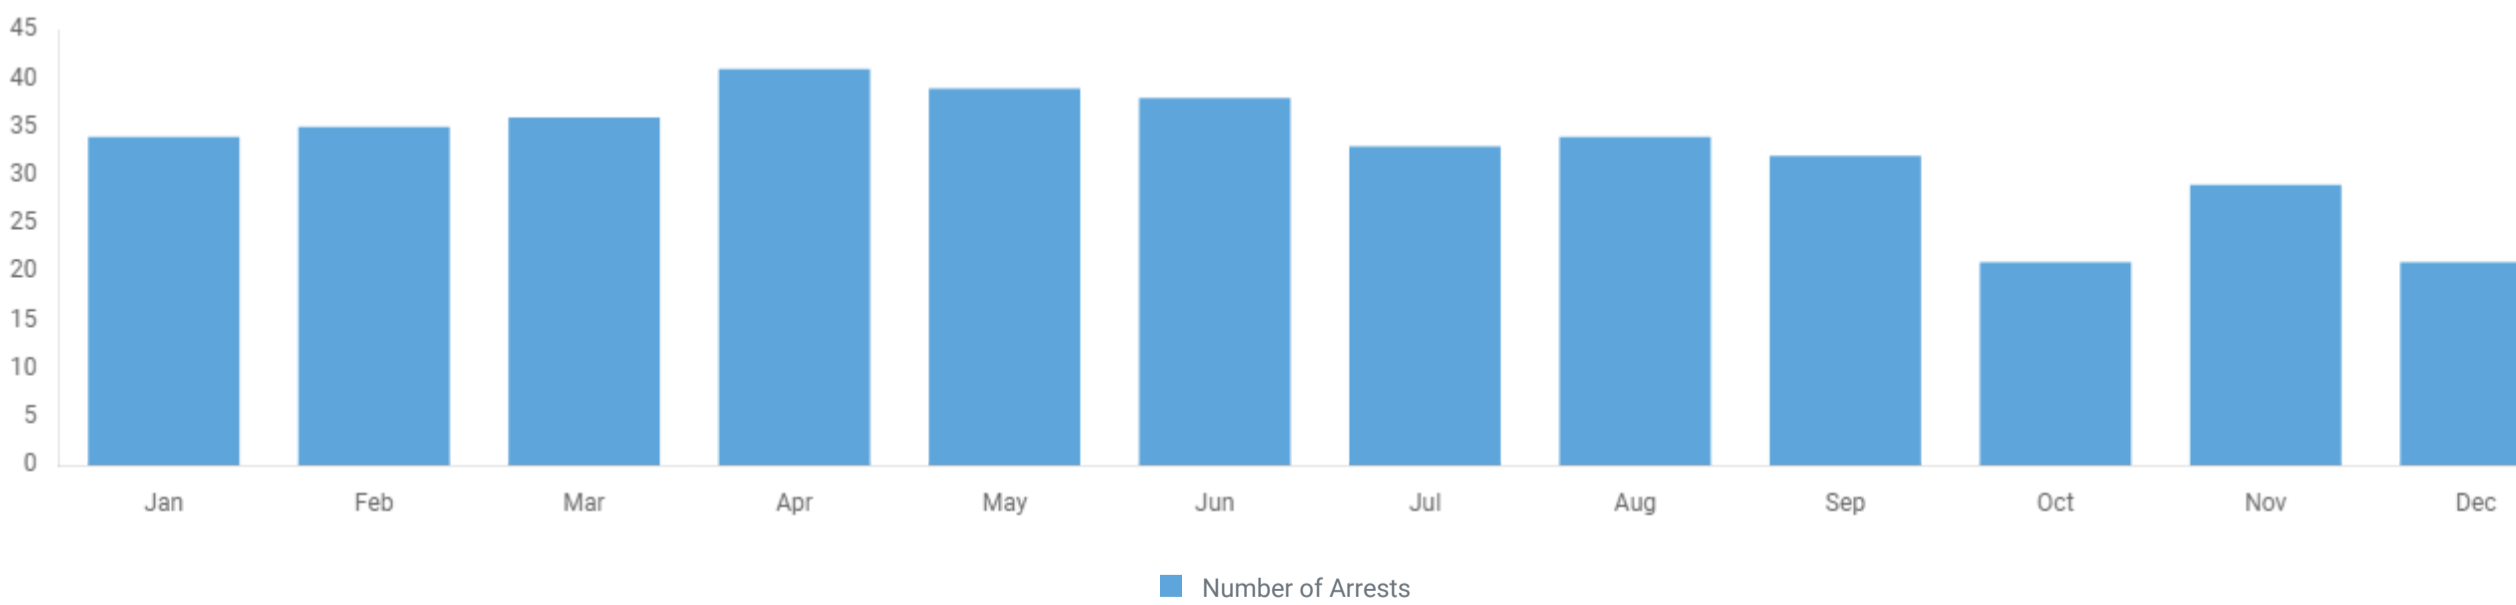

Rape

VIOLENT CRIME ARRESTS

This section breaks down arrests for the Violent Crimes of Murder, Rape, Aggravated Assault and Robbery.

Arrests: 393

↓ -8.18%

Compared to 2023

ARRESTEES BY MONTH

Violent Crime

ARRESTEE AGE

Violent Crime

ARRESTEE GENDER

Violent Crime

ARRESTEE RACE

Violent Crime

ARRESTEE ETHNICITY

Violent Crime