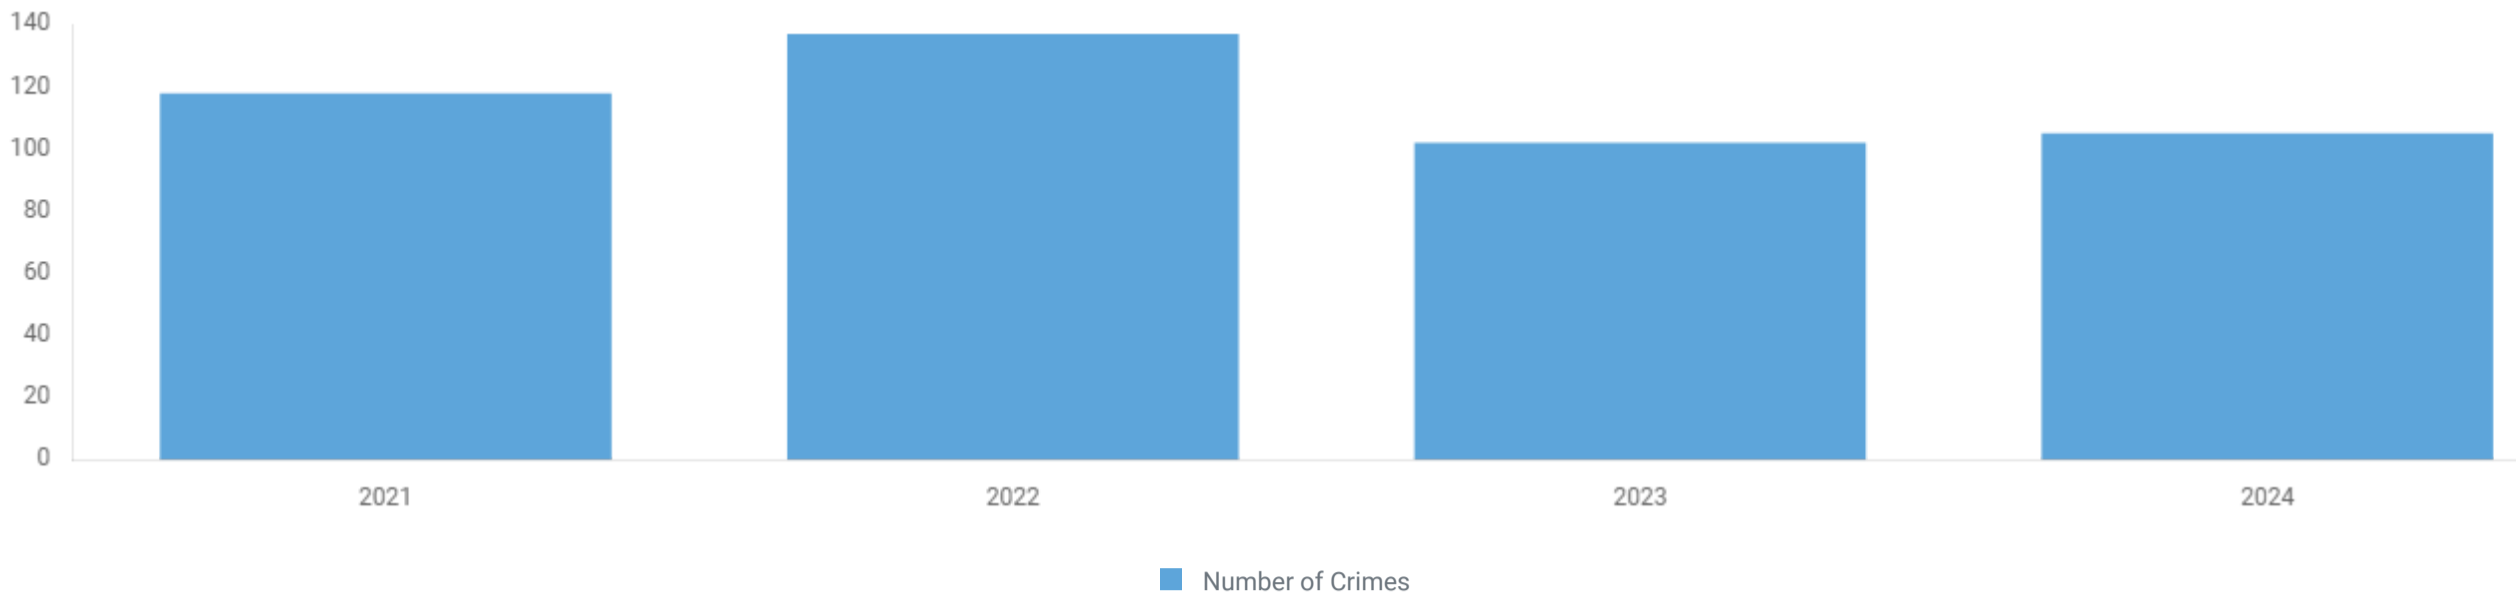

Rape includes Forcible Rape, Forcible Sodomy and Sexual Assault with an Object.

Crimes: 105

Clearance: 21.90%

↑ 2.94%

Compared to 2023

5-YEAR TREND

Rape

CRIMES AND CLEARANCES BY MONTH