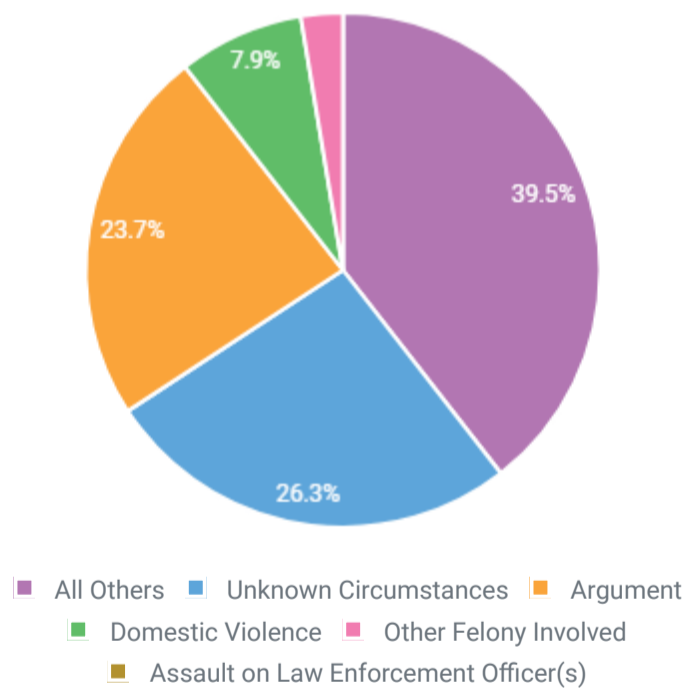

CRIME CIRCUMSTANCE

Murder