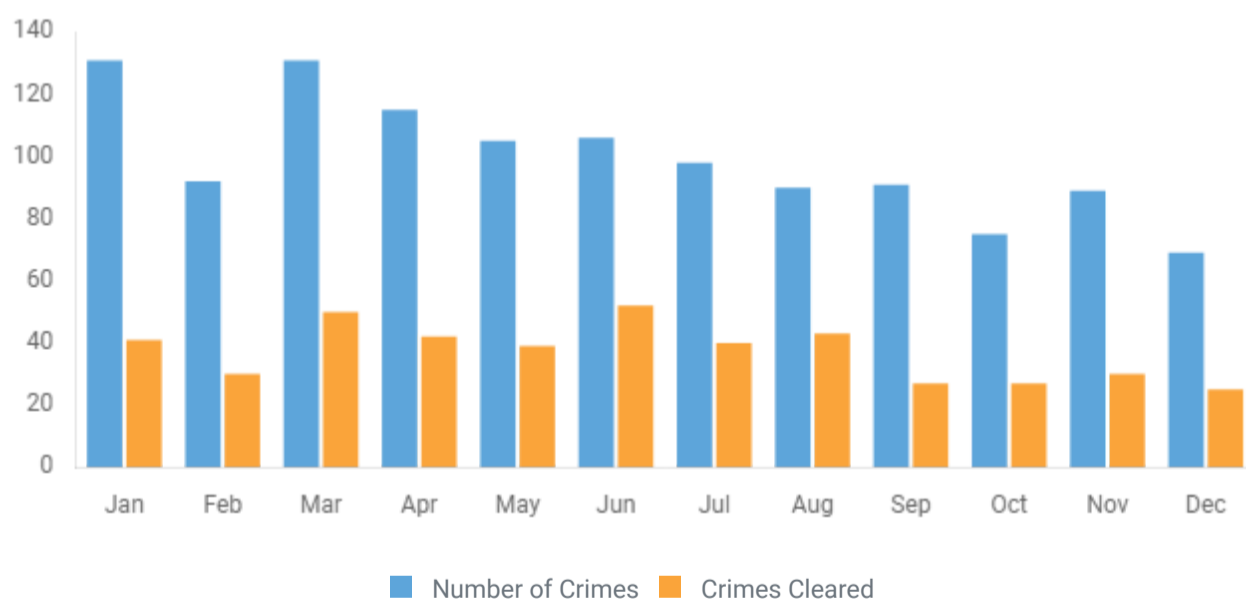

Violent Crime 2024

North Las Vegas Police Department

The data and charts in this theme are now based on detailed incident reports and are available starting in 2021. Data for those agencies who submitted detailed incident reports prior to 2021, as well as historical less detailed data, can be seen in the reports on the [Public Reporting site](#). Themes do not display every offense type that is collected. Examples of items not included in a theme are Human Trafficking offenses and DUI arrests. The complete list of offenses and counts can also be found on the [Public Reporting site](#).

VIOLENT CRIME

Violent Crime consists of Murder and Nonnegligent Manslaughter, Rape, Robbery and Aggravated Assault. One crime is counted for each victim of Murder, Rape and Aggravated Assault. For Robbery, the number of crimes equals the number of incidents.

Crimes: 1,192 Clearance: 37.42%

↓ -12.09%

Compared to 2023

5-YEAR TREND

Violent Crime

CRIMES AND CLEARANCES BY MONTH

Violent Crime

OFFENSE COMMITTED

Violent Crime

MURDER

The willful (non-negligent) killing of one human being by another.

Crimes: 37 Clearance: 37.84%

↑ 27.59%

Compared to 2023

5-YEAR TREND

Murder