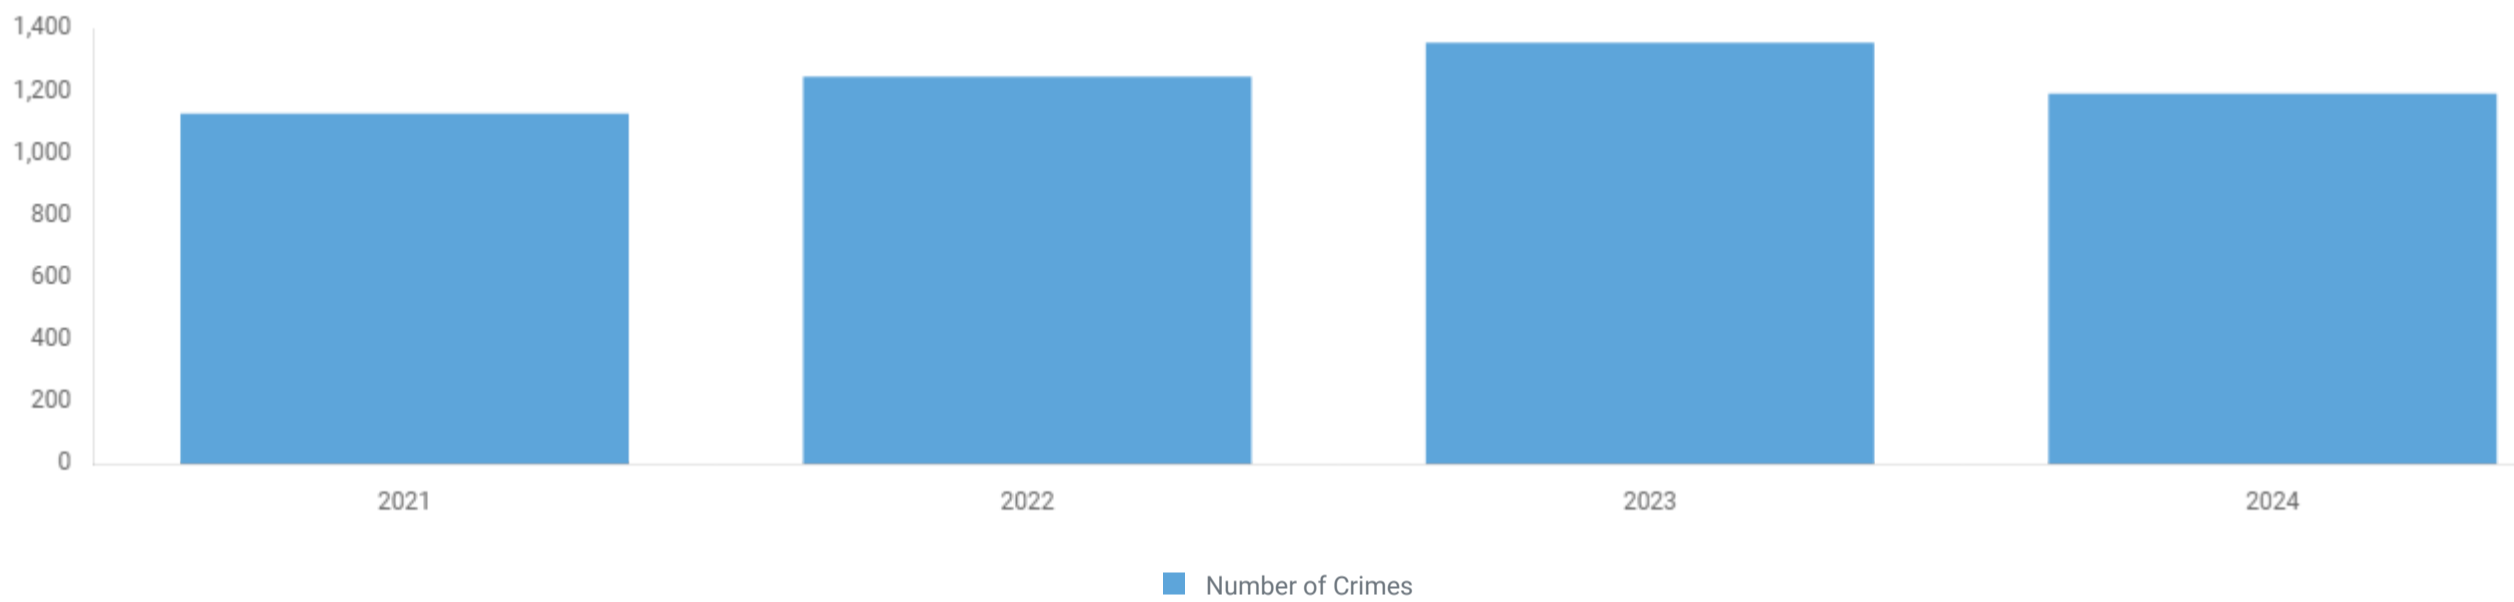

VIOLENT CRIME

Violent Crime consists of Murder and Nonnegligent Manslaughter, Rape, Robbery and Aggravated Assault. One crime is counted for each victim of Murder, Rape and Aggravated Assault. For Robbery, the number of crimes equals the number of incidents.

Crimes: 1,192 Clearance: 37.42%

↓ -12.09%

Compared to 2023

5-YEAR TREND

Violent Crime

CRIMES AND CLEARANCES BY MONTH

Violent Crime

OFFENSE COMMITTED

Violent Crime

MURDER

The willful (non-negligent) killing of one human being by another.

Crimes: 37 Clearance: 37.84%

↑ 27.59%

Compared to 2023

5-YEAR TREND

Murder