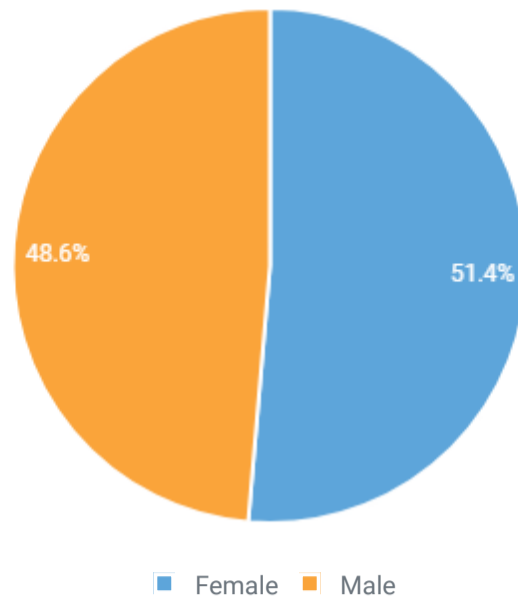

Violent Crime

MURDER

The willful (non-negligent) killing of one human being by another.

Crimes: 37 Clearance: 37.84%

↑ 27.59%

Compared to 2023

5-YEAR TREND

Murder

VICTIM AGE

Murder

VICTIM GENDER

Murder

VICTIM RACE

Murder

OFFENDER AGE

Murder