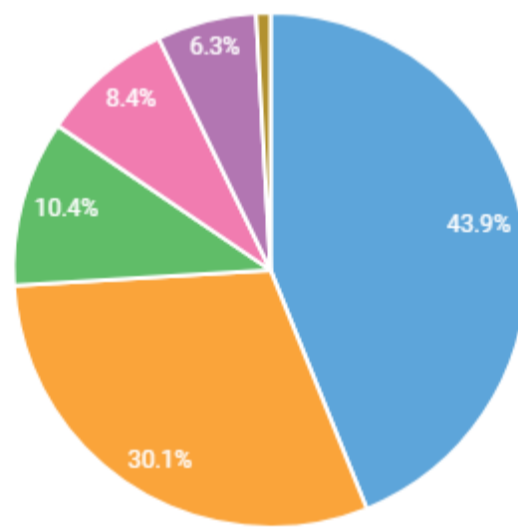

WEAPON TYPE

Robbery

Firearm Personal Weapons (Hands, Fist, Feet, Arms, Teeth, Etc.) None Dangerous Weapons All Others Motor Vehicle/Vessel

RAPE

The carnal knowledge of a person, without the consent of the victim, including instances where the victim is incapable of giving consent because of his/her age or because of his/her temporary or permanent mental or physical incapacity.

Rape includes Forcible Rape, Forcible Sodomy and Sexual Assault with an Object.

Crimes: 105

Clearance: 21.90%

↑ 2.94%

Compared to 2023