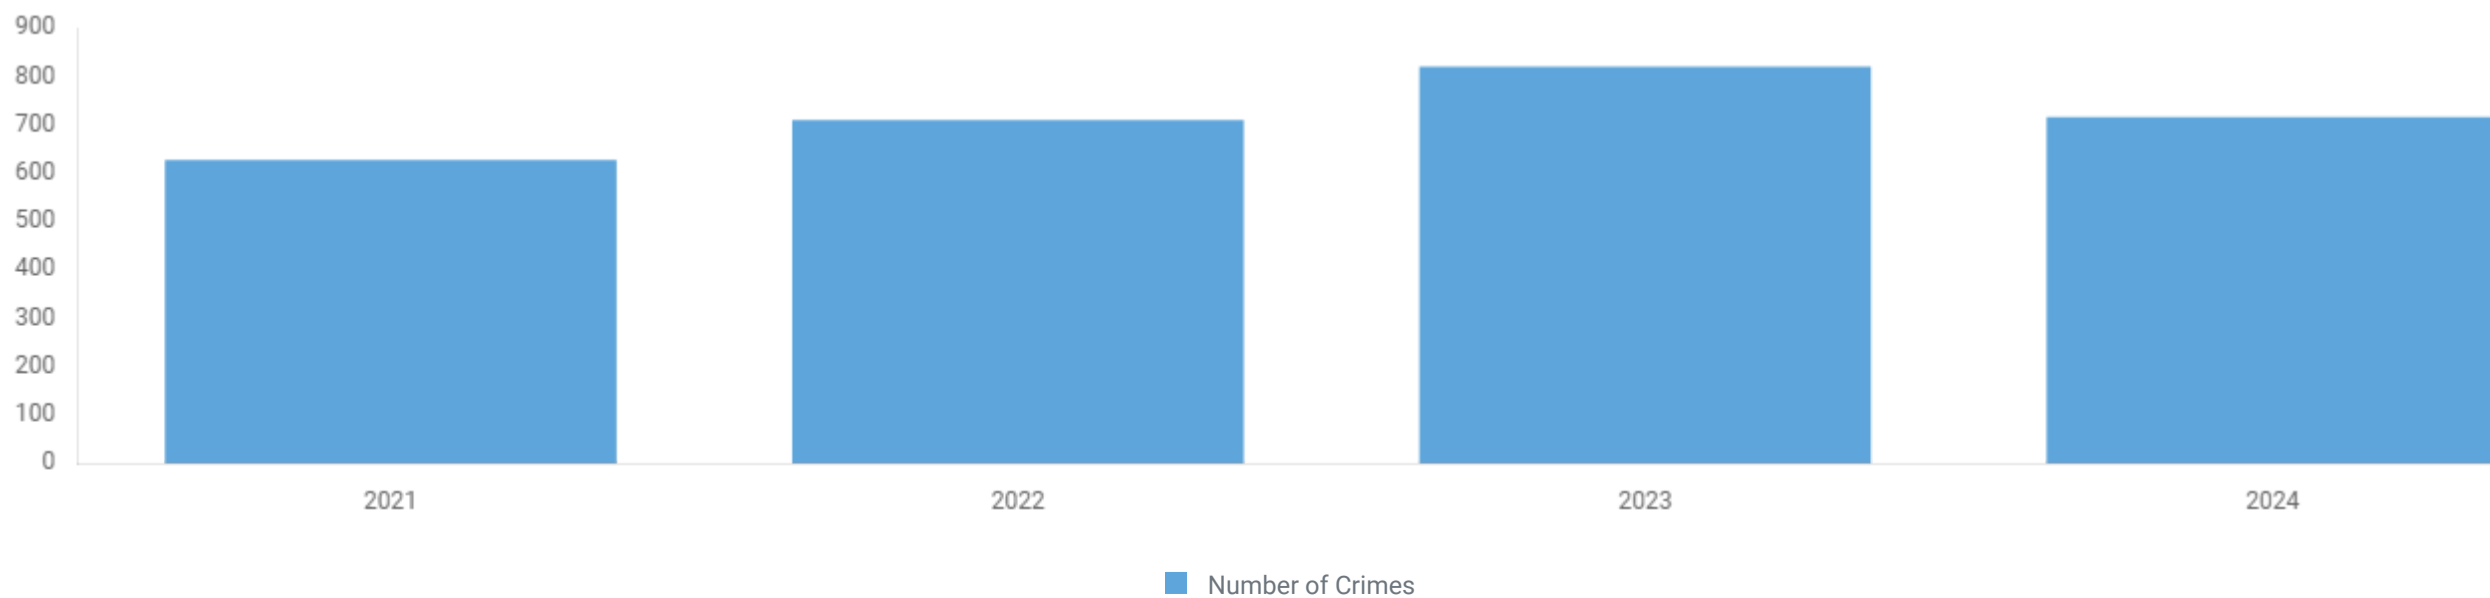

Crimes: 717

Clearance: 47.28%

↓ -12.67%

Compared to 2023

5-YEAR TREND

Aggravated Assault

CRIMES AND CLEARANCES BY MONTH

Aggravated Assault