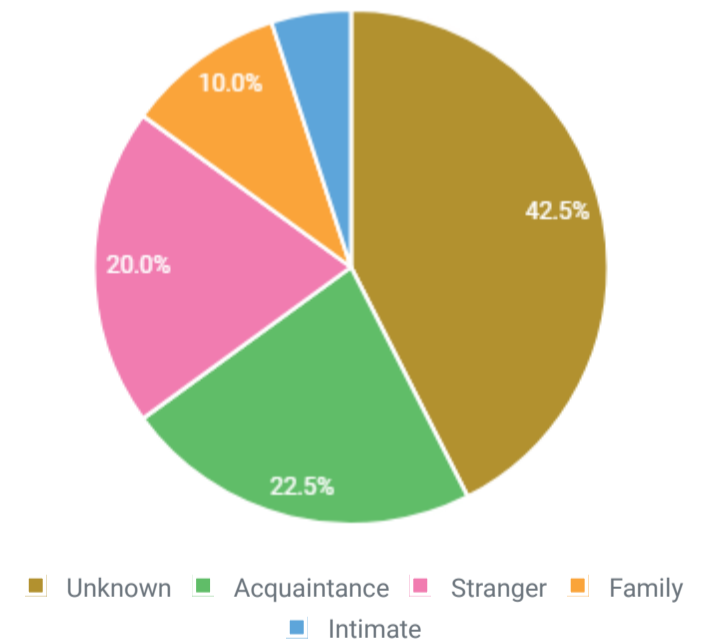

Violent Crime

MURDER

The willful (non-negligent) killing of one human being by another.

Crimes: 37 Clearance: 37.84%

↑ 27.59%

Compared to 2023

5-YEAR TREND

Murder

VICTIM AGE

Murder

VICTIM GENDER

Murder

VICTIM RACE

Murder

OFFENDER AGE

Murder