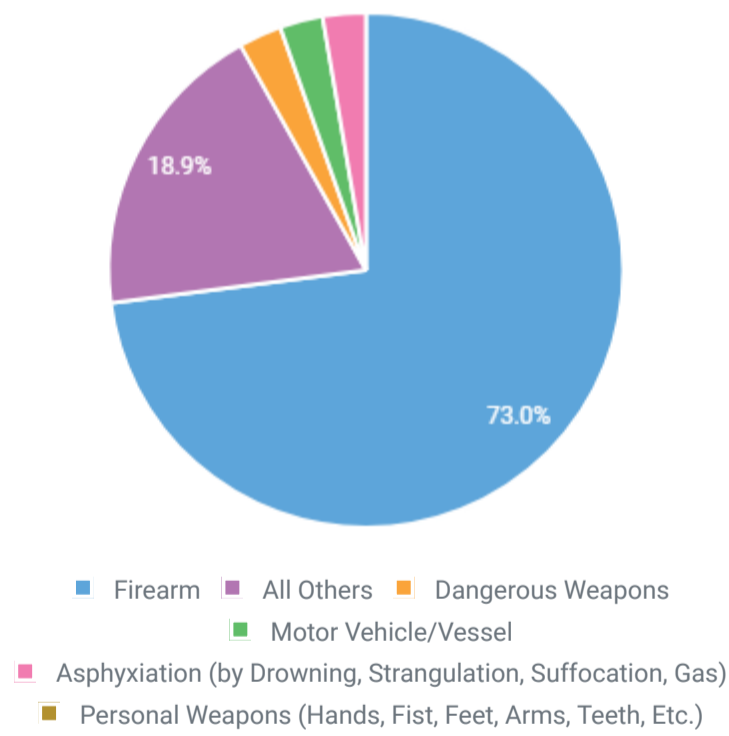

Violent Crime

MURDER

The willful (non-negligent) killing of one human being by another.

Crimes: 37 Clearance: 37.84%

↑ 27.59%

Compared to 2023

5-YEAR TREND

Murder

CRIMES AND CLEARANCES BY MONTH

Murder

CRIME CIRCUMSTANCE

Murder

WEAPON TYPE

Murder

VICTIM TO OFFENDER RELATIONSHIP

Murder

VICTIM AGE

Murder

VICTIM GENDER

Murder

VICTIM RACE

Murder

OFFENDER AGE

Murder