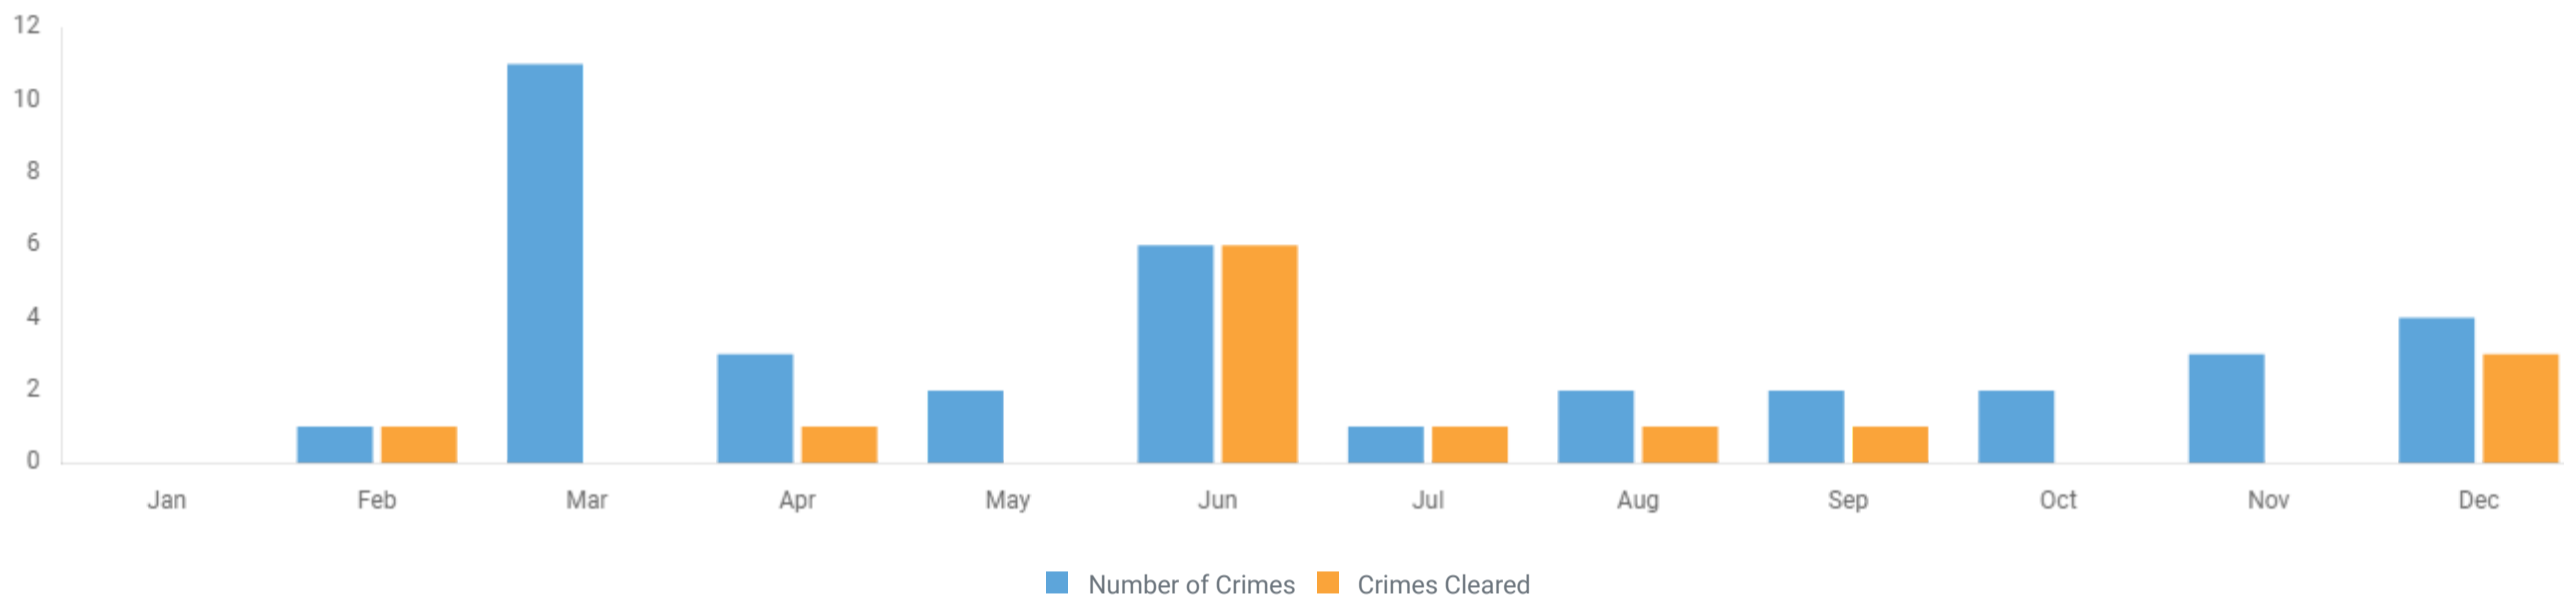

CRIMES AND CLEARANCES BY MONTH

Murder