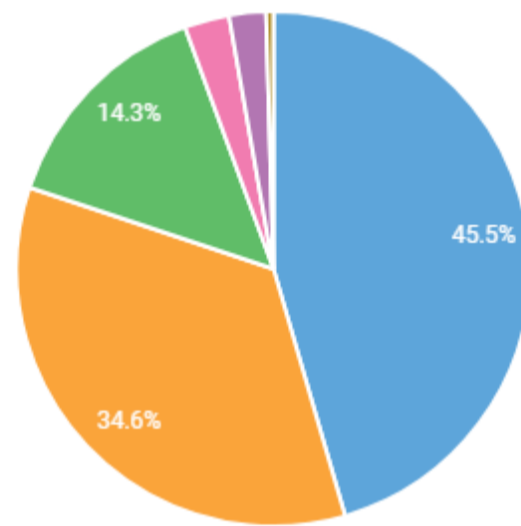

Crimes: 2,378

Clearance: 43.78%

5-YEAR TREND

Robbery

CRIMES AND CLEARANCES BY MONTH

Robbery

LOCATION TYPE

Robbery