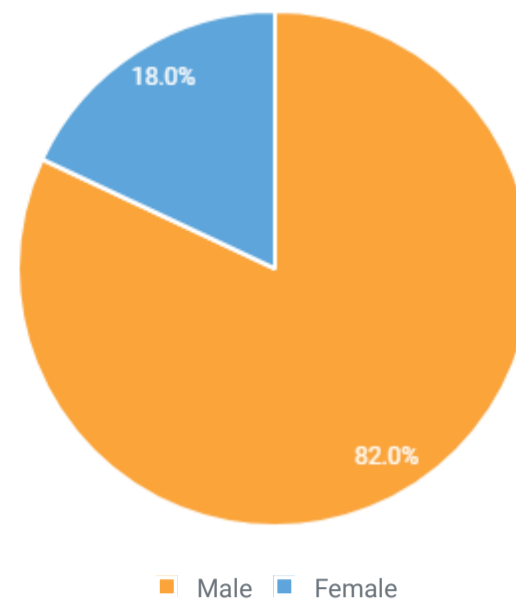

This section breaks down arrests for the Violent Crimes of Murder, Rape, Aggravated Assault and Robbery.

Arrests: 5,510

ARRESTEES BY MONTH

Violent Crime

ARRESTEE AGE

Violent Crime

ARRESTEE GENDER

Violent Crime

ARRESTEE RACE

Violent Crime

ARRESTEE ETHNICITY

Violent Crime