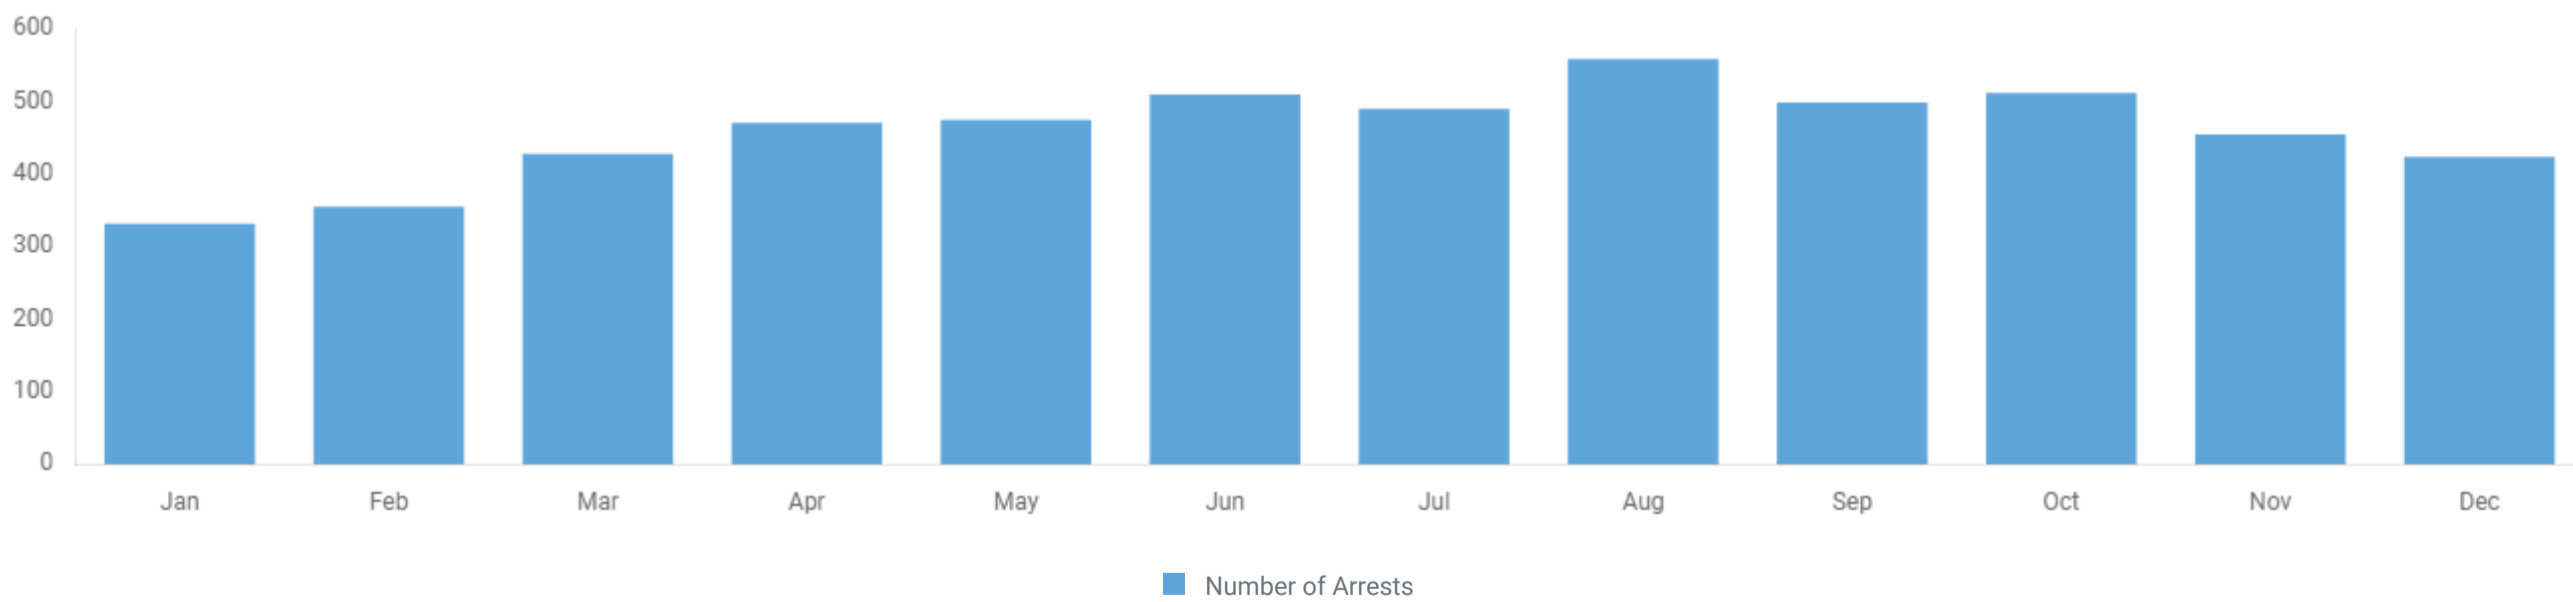

Crimes: 2,378

Clearance: 43.78%

5-YEAR TREND

Robbery

CRIMES AND CLEARANCES BY MONTH

Robbery

LOCATION TYPE

Robbery

Rape includes Forcible Rape, Forcible Sodomy and Sexual Assault with an Object.

Crimes: 1,917

Clearance: 26.13%

5-YEAR TREND

Rape

CRIMES AND CLEARANCES BY MONTH

Rape

VIOLENT CRIME ARRESTS

This section breaks down arrests for the Violent Crimes of Murder, Rape, Aggravated Assault and Robbery.

Arrests: 5,510

ARRESTEES BY MONTH

Violent Crime

ARRESTEE AGE

Violent Crime

ARRESTEE GENDER

Violent Crime