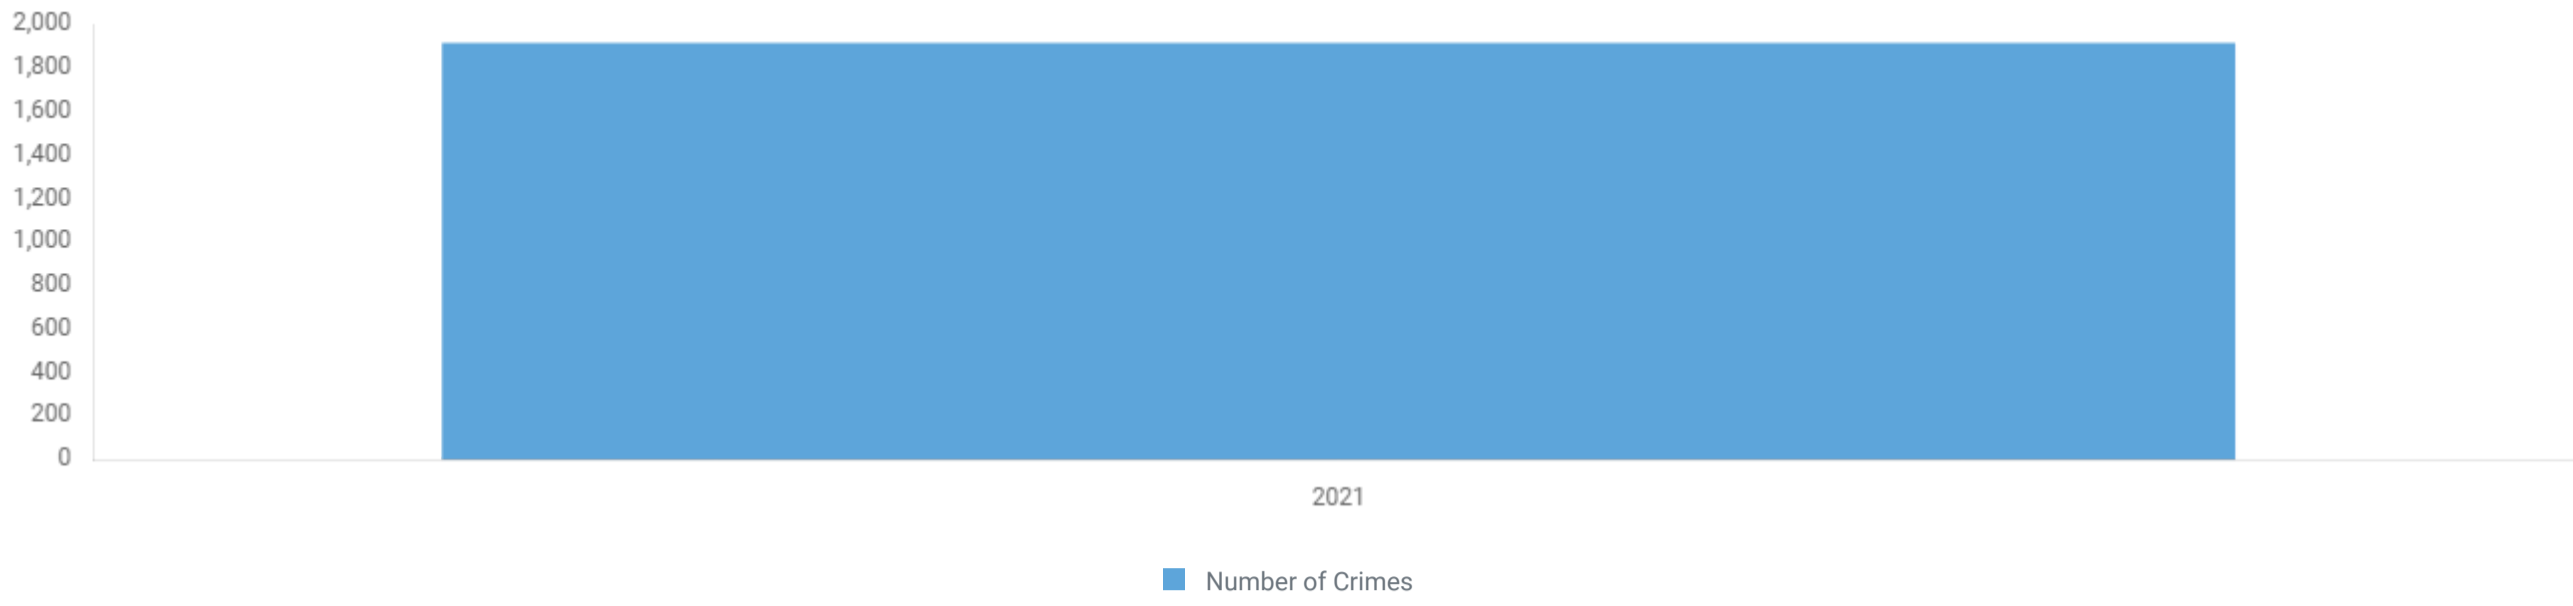

5-YEAR TREND

Rape