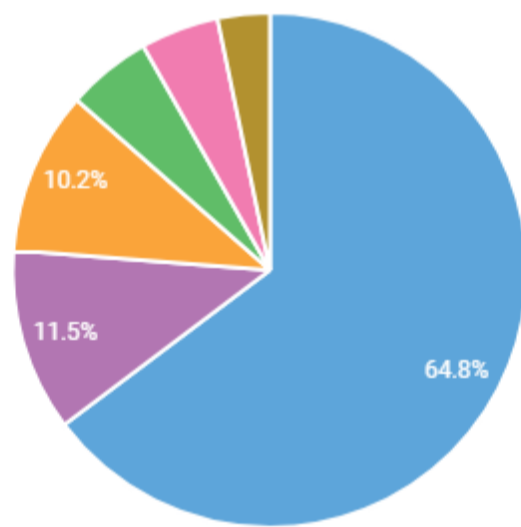

WEAPON TYPE

Murder

Firearm All Others Dangerous Weapons
Personal Weapons (Hands, Fist, Feet, Arms, Teeth, Etc.)
Poison/Drugs Motor Vehicle/Vessel