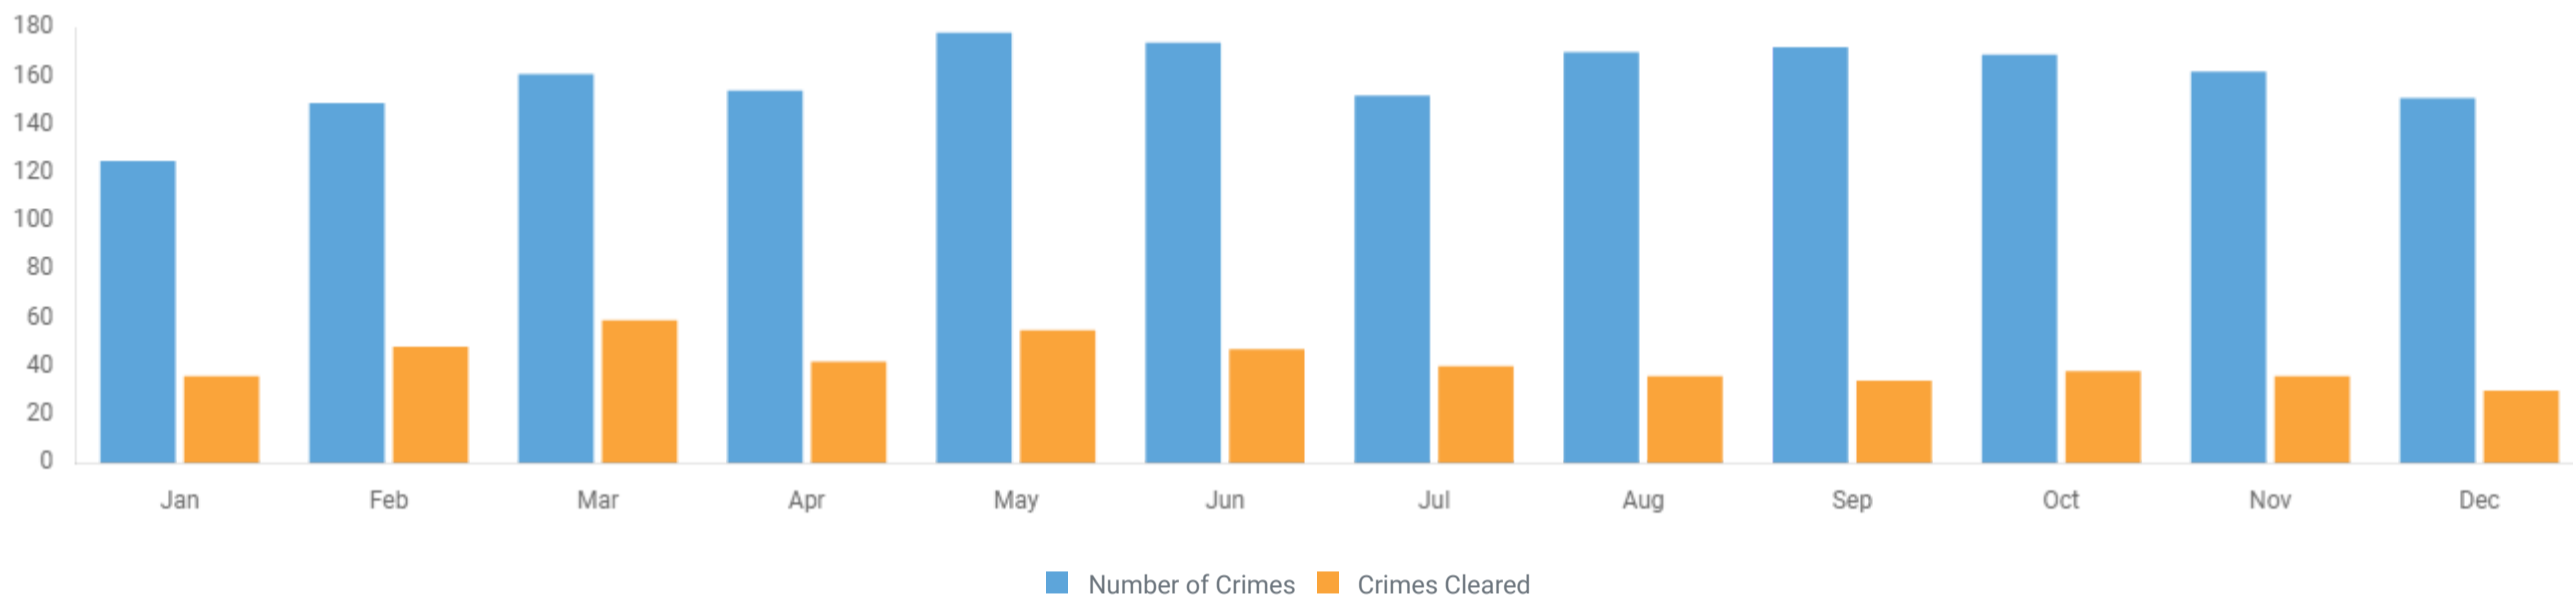

Rape includes Forcible Rape, Forcible Sodomy and Sexual Assault with an Object.

Crimes: 1,917

Clearance: 26.13%

5-YEAR TREND

Rape

CRIMES AND CLEARANCES BY MONTH

Rape

VIOLENT CRIME ARRESTS

This section breaks down arrests for the Violent Crimes of Murder, Rape, Aggravated Assault and Robbery.

Arrests: 5,510

ARRESTEES BY MONTH

Violent Crime

ARRESTEE AGE

Violent Crime

ARRESTEE GENDER

Violent Crime