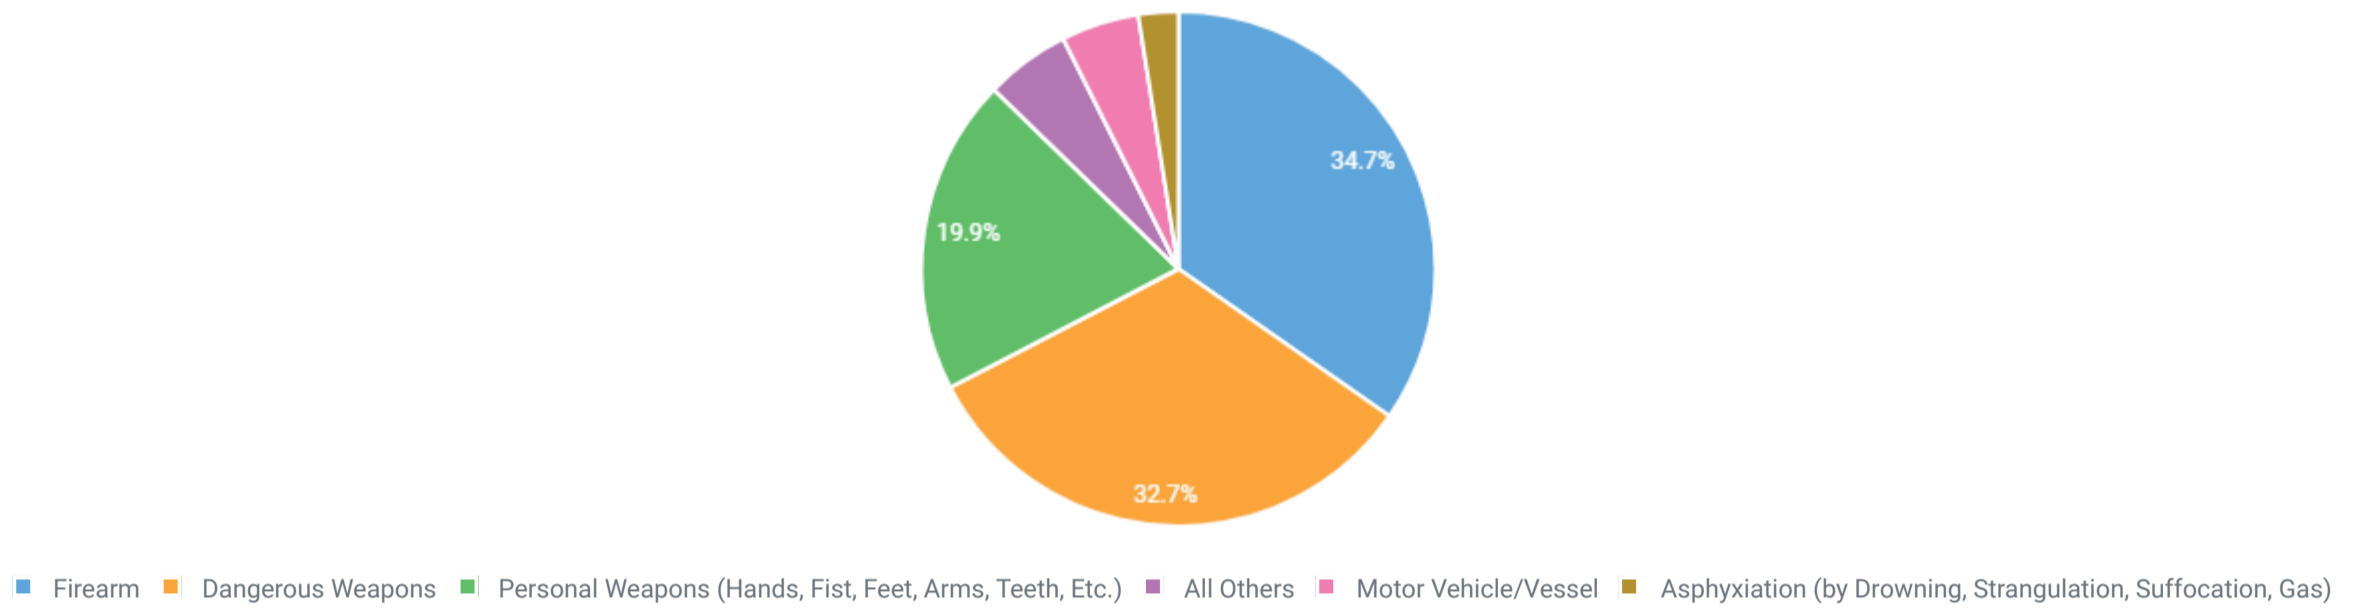

Crimes: 9,143

Clearance: 62.53%

5-YEAR TREND

Aggravated Assault

CRIMES AND CLEARANCES BY MONTH

Aggravated Assault

WEAPON TYPE

Aggravated Assault