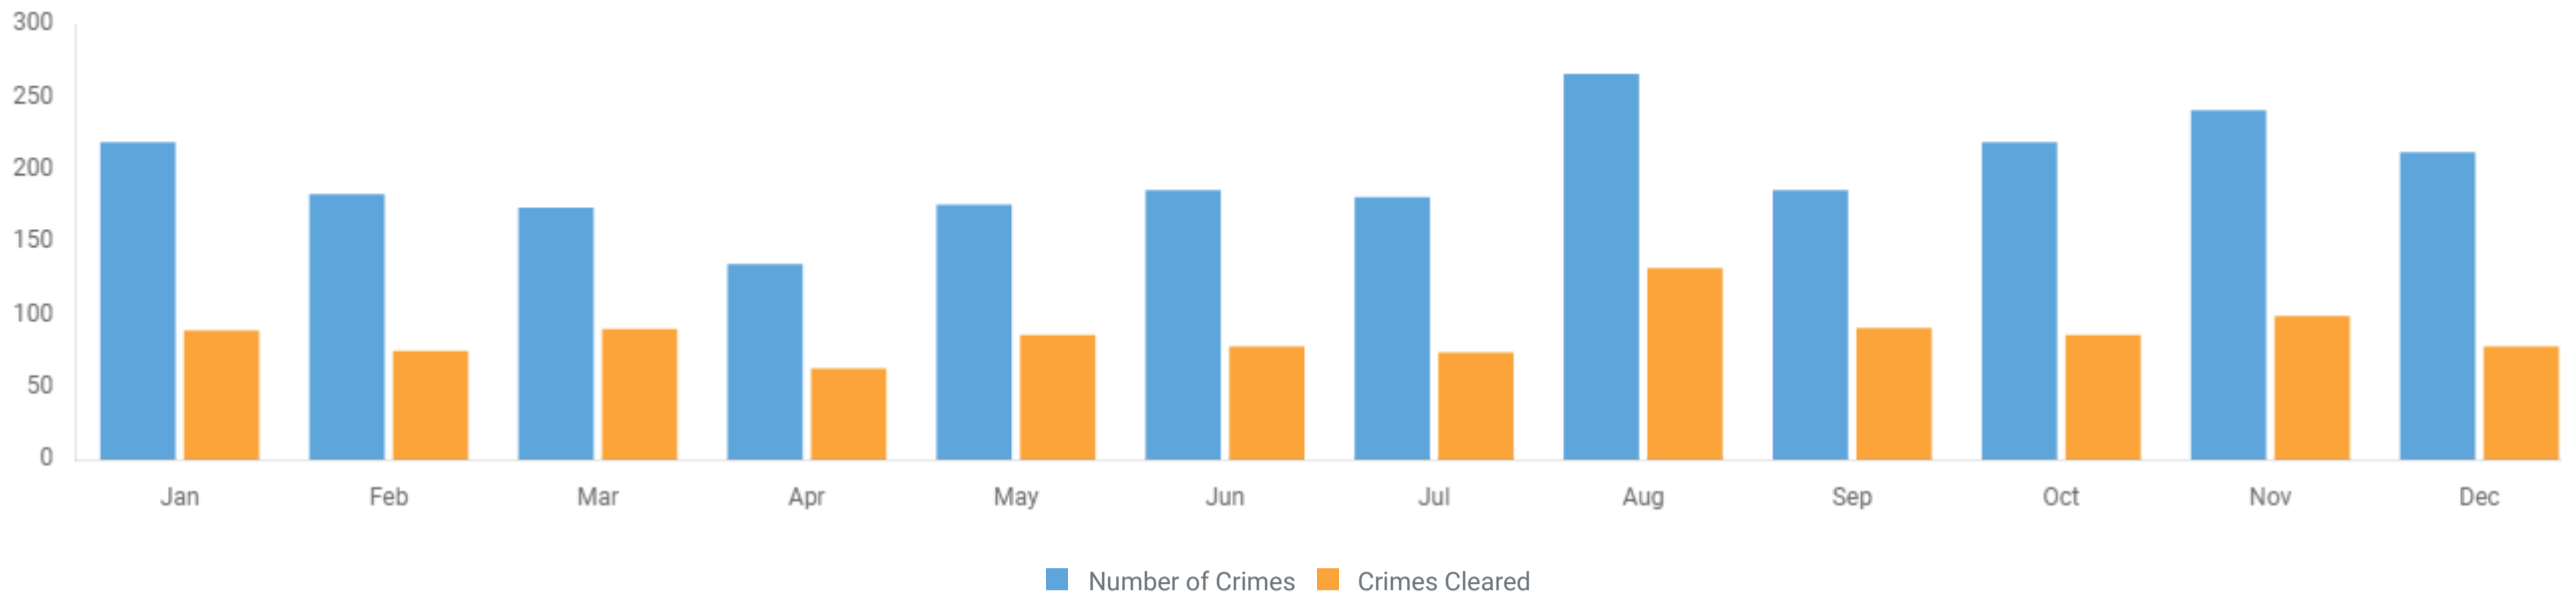

Crimes: 2,378

Clearance: 43.78%

5-YEAR TREND

Robbery

CRIMES AND CLEARANCES BY MONTH

Robbery

LOCATION TYPE

Robbery