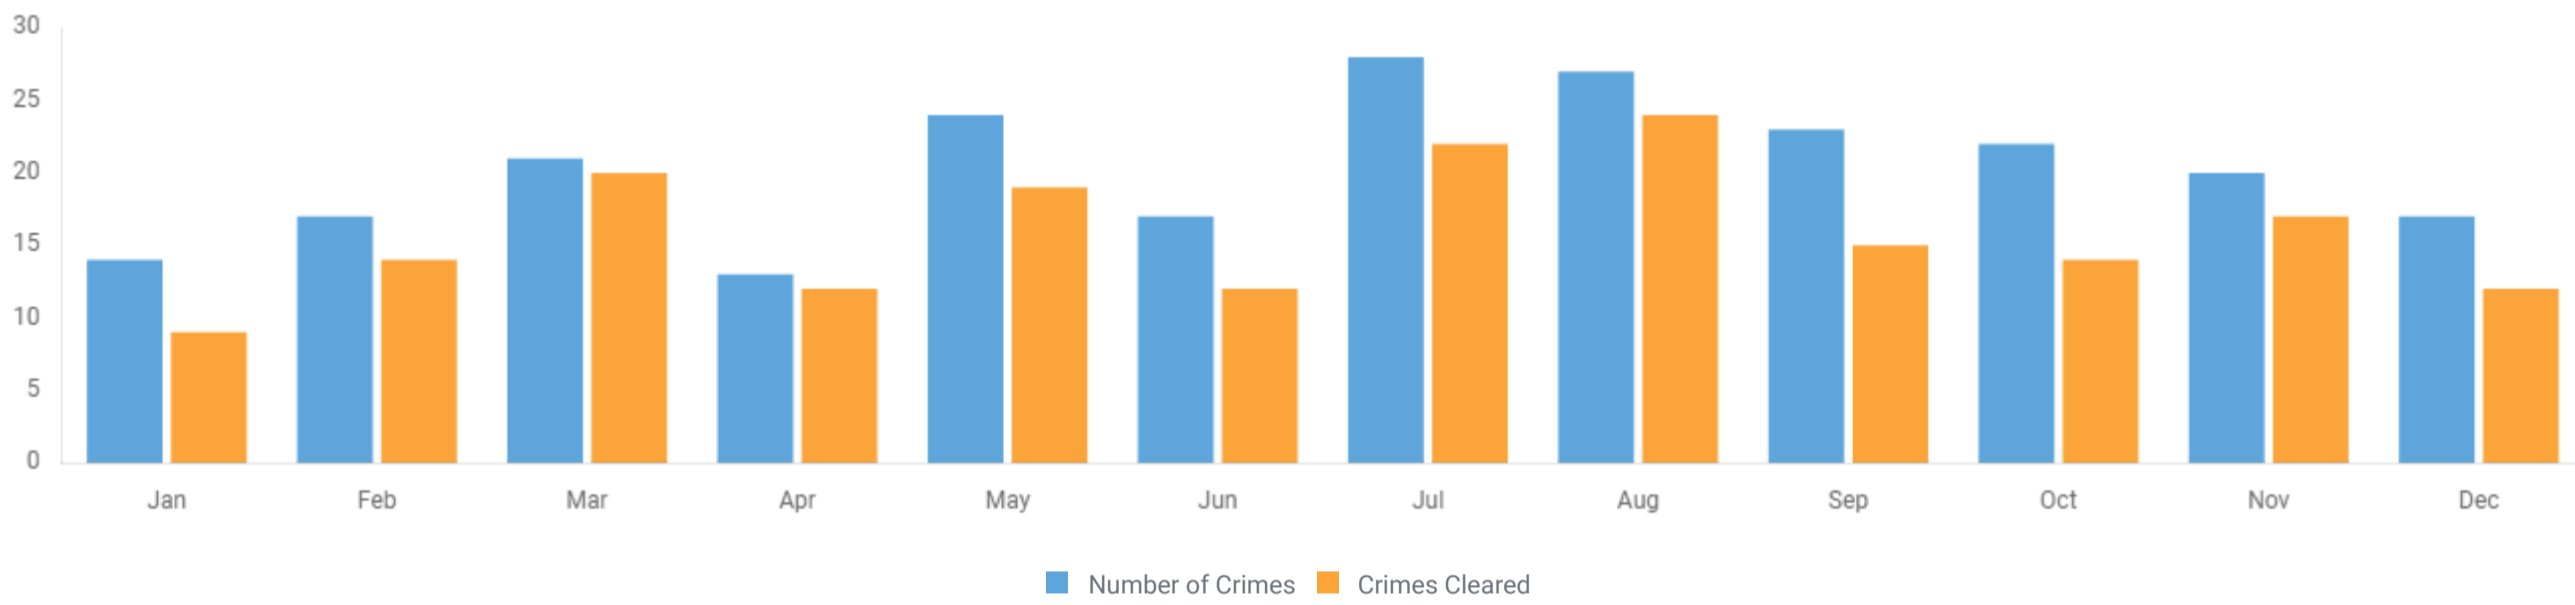

Crimes: 13,681 **Clearance:** 54.45%

5-YEAR TREND

Violent Crime

CRIMES AND CLEARANCES BY MONTH

Violent Crime

OFFENSE COMMITTED

Violent Crime

MURDER

The willful (non-negligent) killing of one human being by another.

Crimes: 243 **Clearance:** 78.19%

5-YEAR TREND

Murder

CRIMES AND CLEARANCES BY MONTH

Murder

CRIME CIRCUMSTANCE

Murder