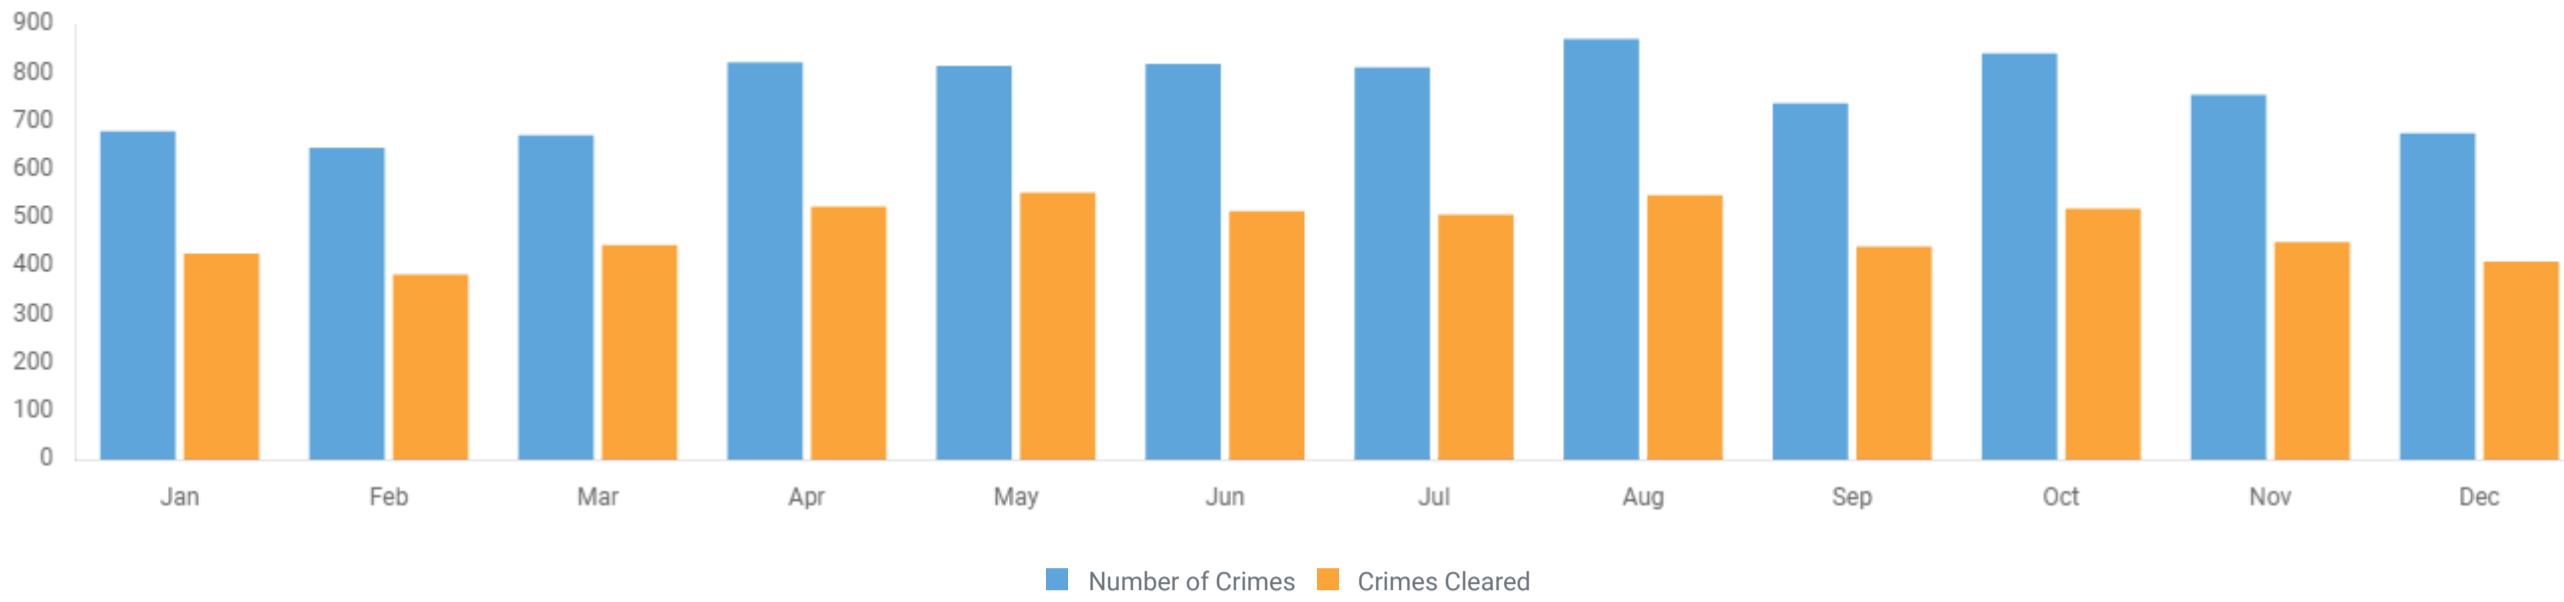

Crimes: 9,143

Clearance: 62.53%

5-YEAR TREND

Aggravated Assault

CRIMES AND CLEARANCES BY MONTH

Aggravated Assault

WEAPON TYPE

Aggravated Assault

Crimes: 2,378

Clearance: 43.78%

5-YEAR TREND

Robbery

CRIMES AND CLEARANCES BY MONTH

Robbery

LOCATION TYPE

Robbery