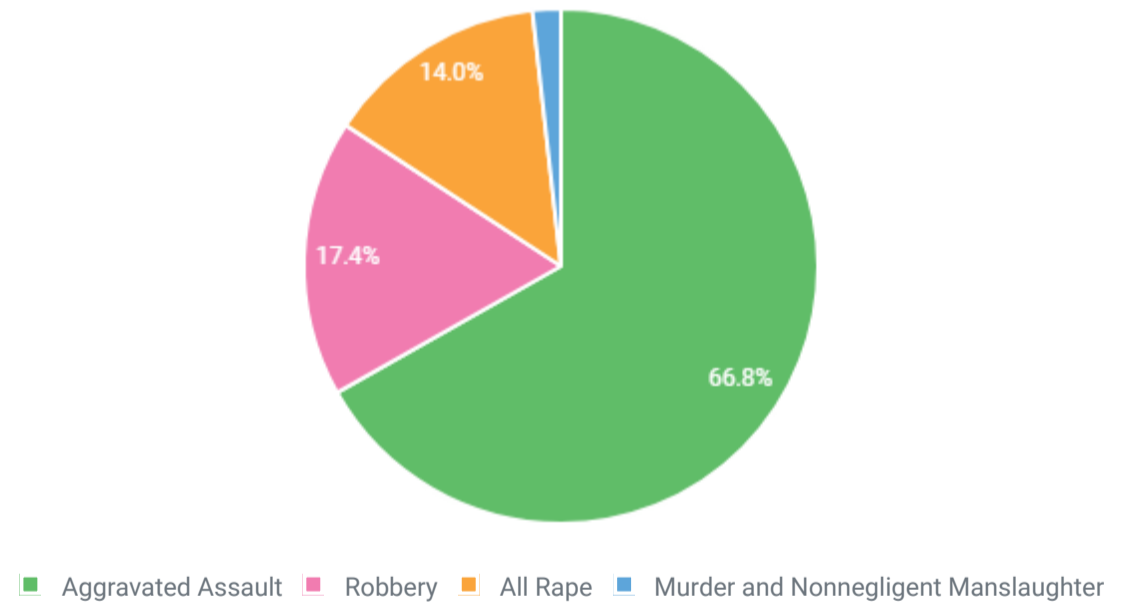

VIOLENT CRIME

Violent Crime consists of Murder and Nonnegligent Manslaughter, Rape, Robbery and Aggravated Assault. One crime is counted for each victim of Murder, Rape and Aggravated Assault. For Robbery, the number of crimes equals the number of incidents.

Crimes: 13,681 **Clearance:** 54.45%

5-YEAR TREND

Violent Crime

CRIMES AND CLEARANCES BY MONTH

Violent Crime

OFFENSE COMMITTED

Violent Crime

MURDER

The willful (non-negligent) killing of one human being by another.

Crimes: 243 **Clearance:** 78.19%

5-YEAR TREND

Murder

CRIMES AND CLEARANCES BY MONTH

Murder

CRIME CIRCUMSTANCE

Murder