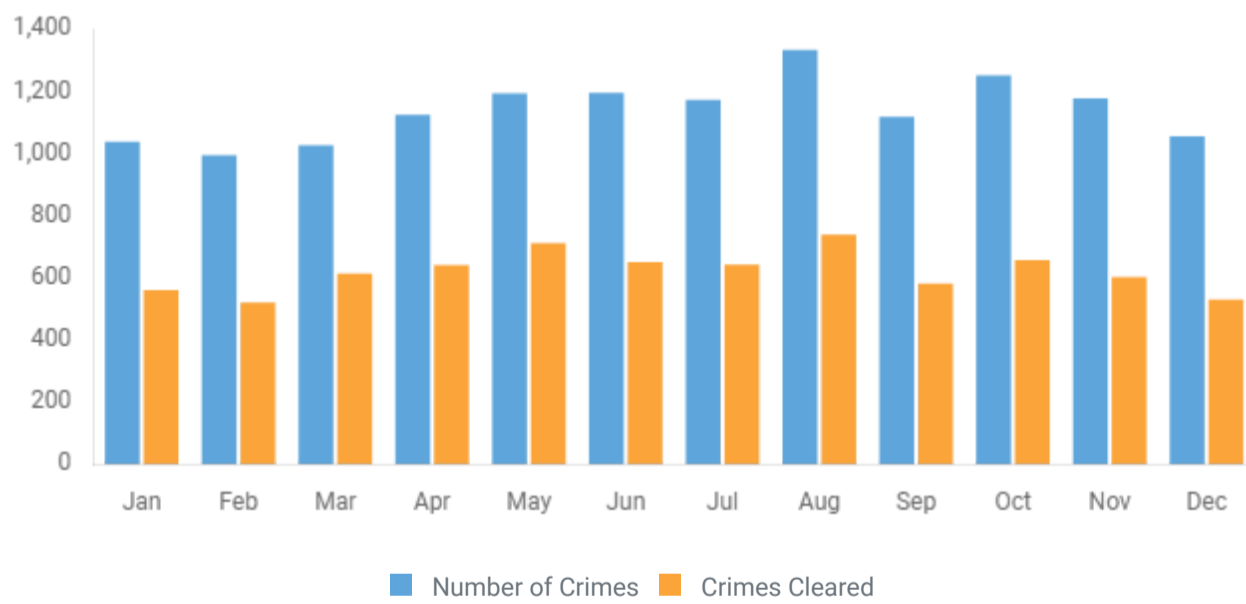

Violent Crime 2021

Nevada

The data and charts in this theme are now based on detailed incident reports and are available starting in 2021. Data for those agencies who submitted detailed incident reports prior to 2021, as well as historical less detailed data, can be seen in the reports on the [Public Reporting site](#). Themes do not display every offense type that is collected. Examples of items not included in a theme are Human Trafficking offenses and DUI arrests. The complete list of offenses and counts can also be found on the [Public Reporting site](#).

VIOLENT CRIME

Violent Crime consists of Murder and Nonnegligent Manslaughter, Rape, Robbery and Aggravated Assault. One crime is counted for each victim of Murder, Rape and Aggravated Assault. For Robbery, the number of crimes equals the number of incidents.

Crimes: 13,681 **Clearance:** 54.45%

5-YEAR TREND

Violent Crime

CRIMES AND CLEARANCES BY MONTH

Violent Crime

OFFENSE COMMITTED

Violent Crime

MURDER

The willful (non-negligent) killing of one human being by another.

Crimes: 243 **Clearance:** 78.19%

5-YEAR TREND

Murder

CRIMES AND CLEARANCES BY MONTH

Murder

CRIME CIRCUMSTANCE

Murder