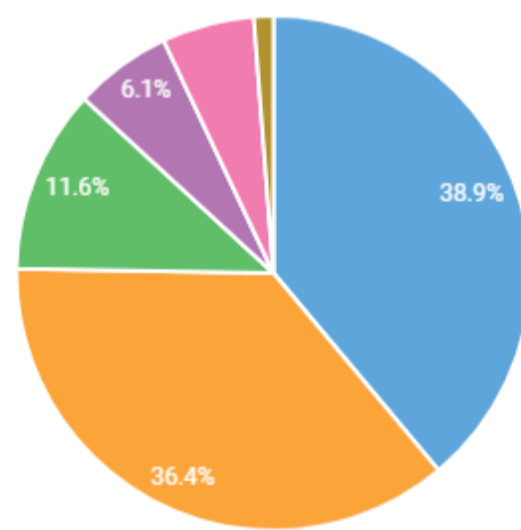

WEAPON TYPE

Robbery

Firearm Personal Weapons (Hands, Fist, Feet, Arms, Teeth, Etc.) Dangerous Weapons All Others None Poison/Drugs

RAPE

The carnal knowledge of a person, without the consent of the victim, including instances where the victim is incapable of giving consent because of his/her age or because of his/her temporary or permanent mental or physical incapacity.

Rape includes Forcible Rape, Forcible Sodomy and Sexual Assault with an Object.

Crimes: 1,917

Clearance: 26.13%