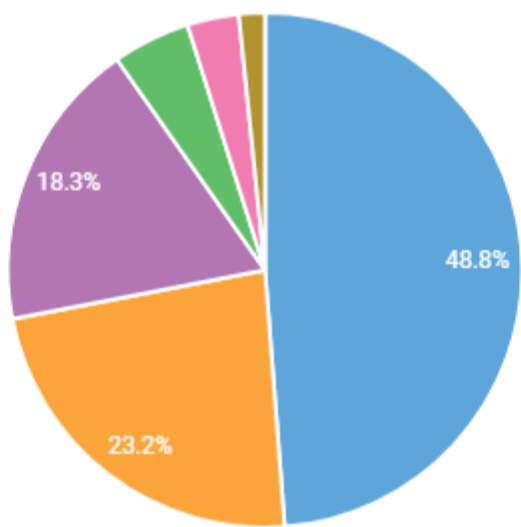

VIOLENT CRIME

Violent Crime consists of Murder and Nonnegligent Manslaughter, Rape, Robbery and Aggravated Assault. One crime is counted for each victim of Murder, Rape and Aggravated Assault. For Robbery, the number of crimes equals the number of incidents.

Crimes: 13,681 **Clearance:** 54.45%

5-YEAR TREND

Violent Crime

CRIMES AND CLEARANCES BY MONTH

Violent Crime

OFFENSE COMMITTED

Violent Crime

MURDER

The willful (non-negligent) killing of one human being by another.

Crimes: 243 **Clearance:** 78.19%

5-YEAR TREND

Murder

CRIMES AND CLEARANCES BY MONTH

Murder

CRIME CIRCUMSTANCE

Murder