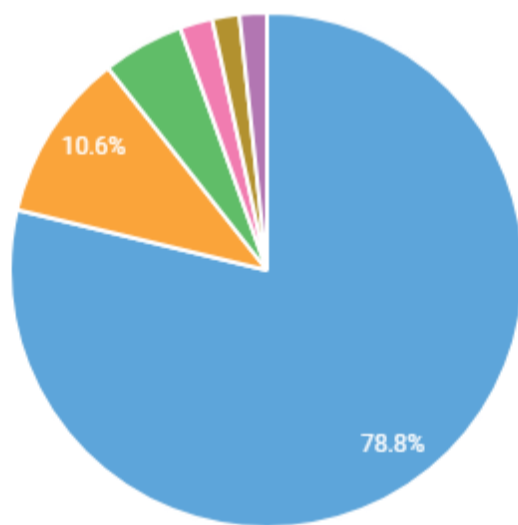

BIAS CATEGORY

Hate Crime

■ Race/Ethnicity/Ancestry Bias ■ Religious Bias ■ Sexual Orientation Bias ■ Disability Bias
■ Gender Bias ■ Gender Identity Bias