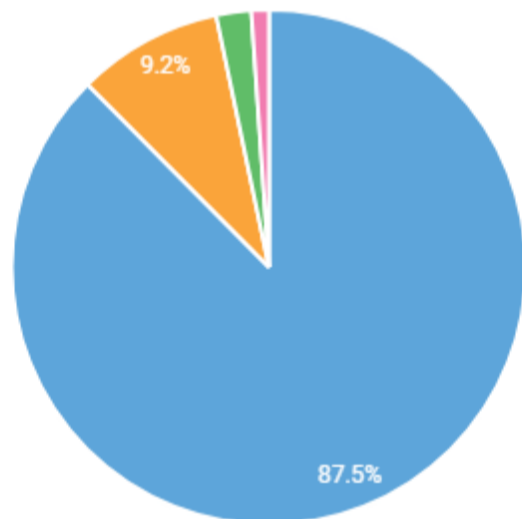

## LOCATION TYPE

Hate Crime

- All Others
- Residence/Home
- Highway/Road/Alley/Street/Sidewalk
- Parking/Drop Lot/Garage
- Convenience Store
- Gambling Facility/Casino/Race Track

## VICTIM TYPE

Hate Crime

- Individual
- Business
- Government
- Religious Organization
- Financial Institution
- All Others