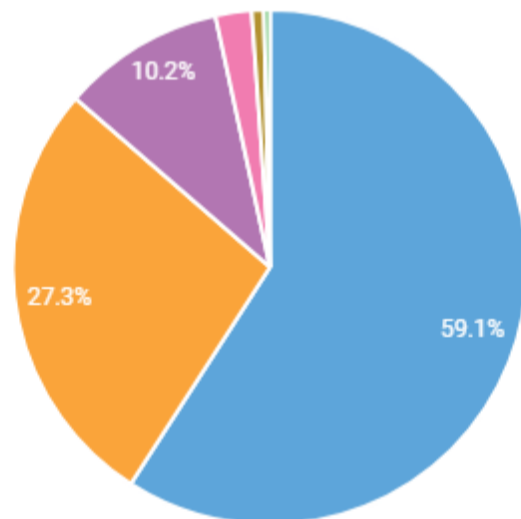

## VICTIM TYPE

Hate Crime

- Individual
- Business
- Government
- Religious Organization
- Financial Institution
- All Others

## OFFENDER RACE

Hate Crime

- White
- Black or African American
- Unknown
- Asian
- Native Hawaiian or Other Pacific Islander
- American Indian or Alaska Native