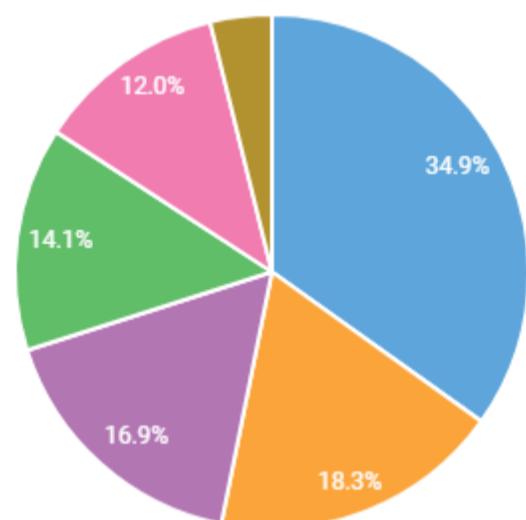

REPORTED OFFENSE

Hate Crime

- Simple Assault
- Intimidation
- All Others
- Destruction/Damage/Vandalism of Property
- Aggravated Assault
- Burglary/Breaking & Entering