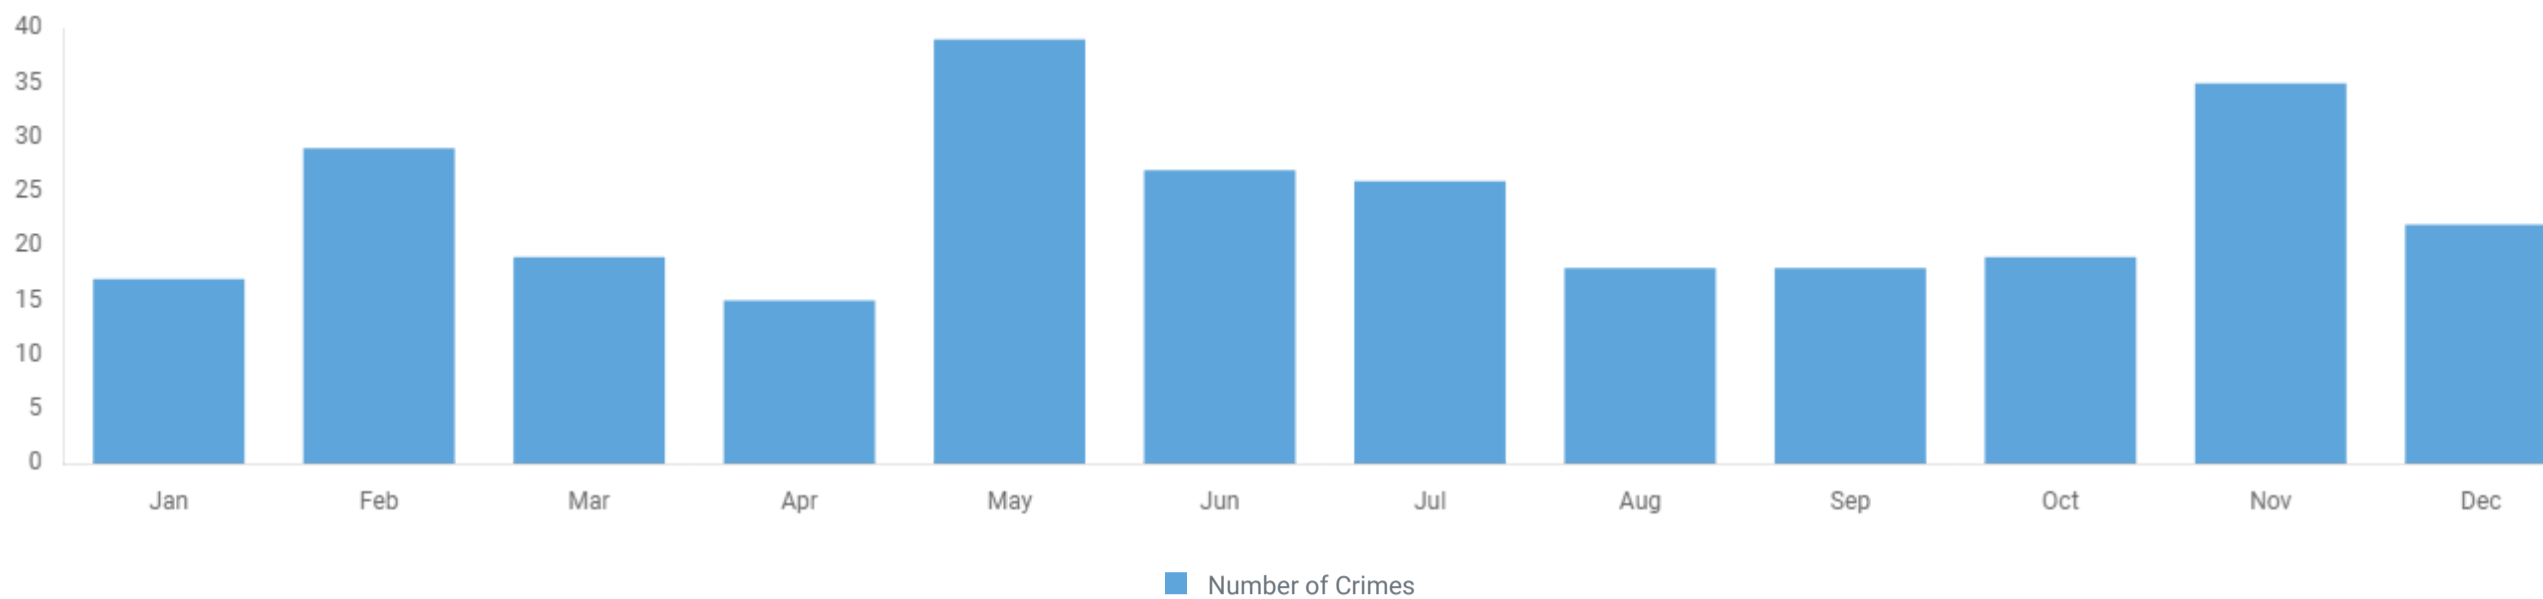

CRIMES BY MONTH

Hate Crime