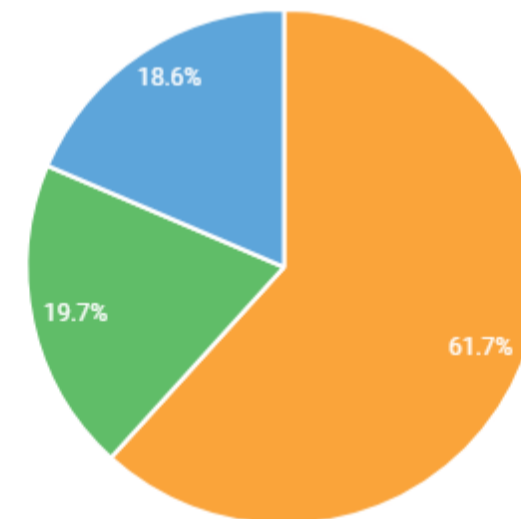

## OFFENDER RACE

Hate Crime

- White
- Black or African American
- Unknown
- Asian
- Native Hawaiian or Other Pacific Islander
- American Indian or Alaska Native

## OFFENDER ETHNICITY

Hate Crime

- Not Hispanic or Latino
- Unknown
- Hispanic or Latino