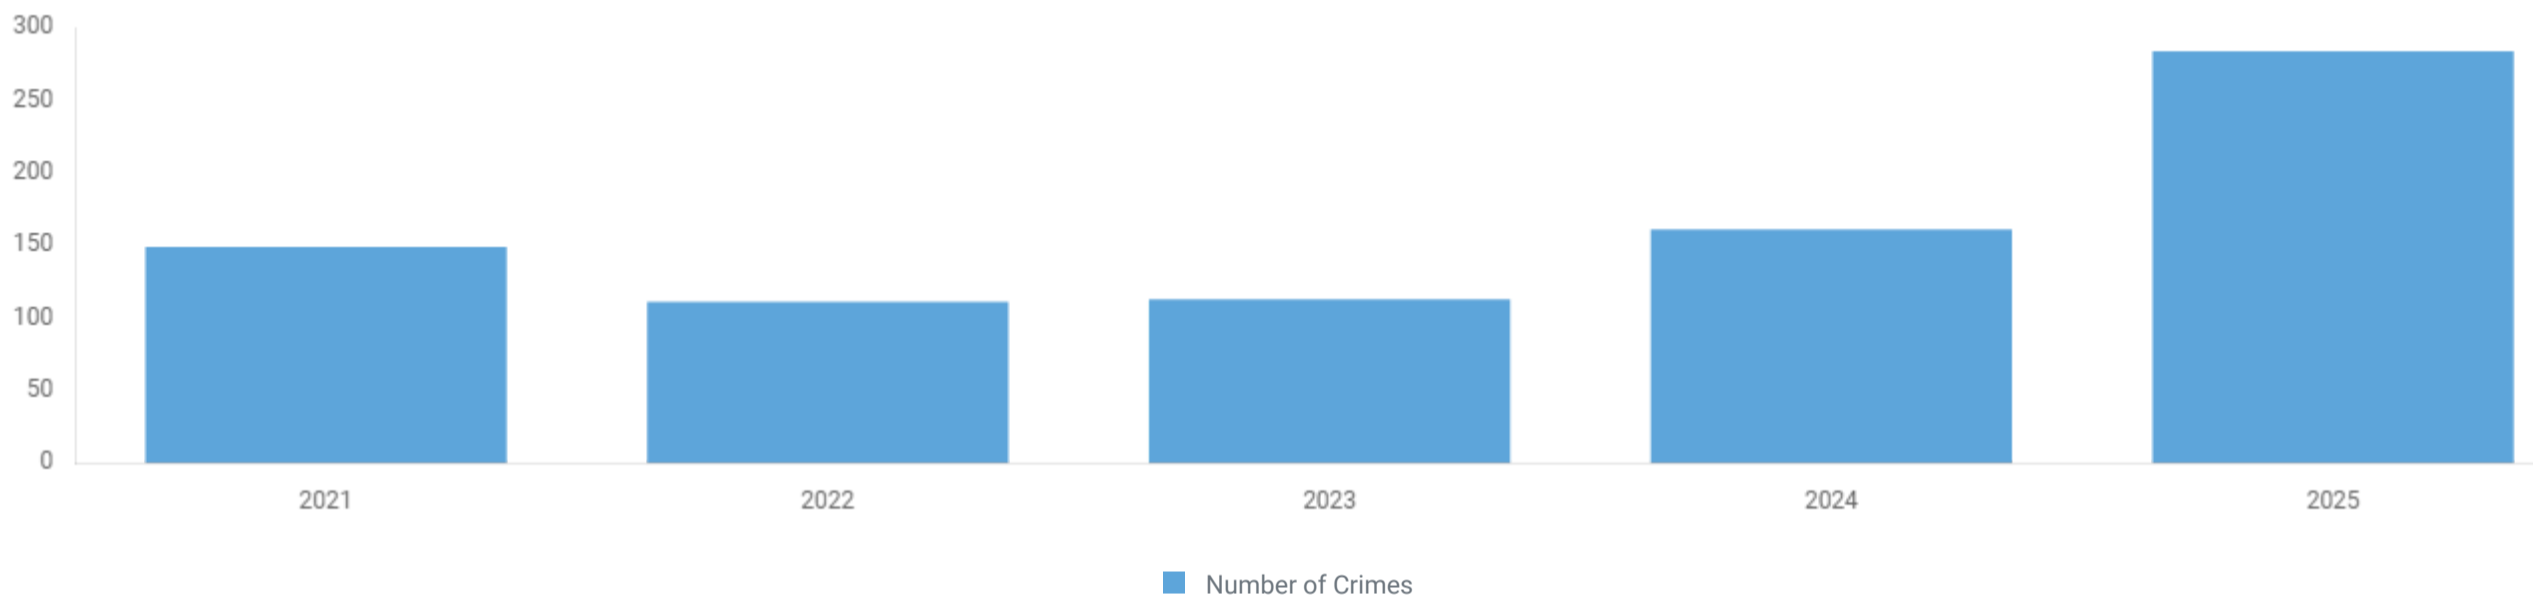

Hate Crime 2025

Nevada

The data and charts in this theme are now based on detailed incident reports and are available starting in 2021. Data for those agencies who submitted detailed incident reports prior to 2021, as well as historical less detailed data, can be seen in the reports on the [Public Reporting site](#). Themes do not display every offense type that is collected. Examples of items not included in a theme are Human Trafficking offenses and DUI arrests. The complete list of offenses and counts can also be found on the [Public Reporting site](#).

HATE CRIME

A hate crime is a traditional offense like murder, arson, or vandalism, with an added element of bias. For the purposes of collecting statistics, the FBI has defined a hate crime as a "criminal offense against a person or property motivated in whole or in part by an offender's bias against a race, religion, disability, sexual orientation, ethnicity, gender, or gender identity".

The number of crimes below is the number of victims for Crimes Against Person and the number of incidents for Crimes Against Property.

Crimes: 284

↑ 76.40%

Compared to 2024

5-YEAR TREND

Hate Crime