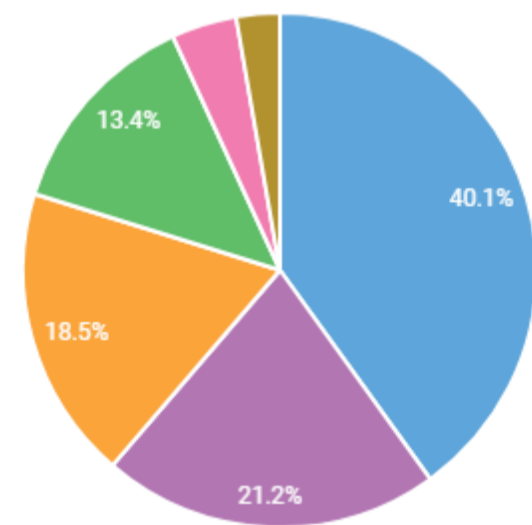

The number of crimes below is the number of victims for Crimes Against Person and the number of incidents for Crimes Against Property.

Crimes: 284

↑ 76.40%

Compared to 2024

### BIAS CATEGORY

Hate Crime

■ Race/Ethnicity/Ancestry Bias ■ Religious Bias ■ Sexual Orientation Bias ■ Disability Bias  
■ Gender Bias ■ Gender Identity Bias

### BIAS TYPE

Hate Crime

■ Anti-White ■ All Others ■ Anti-Black or African American ■ Anti-Hispanic or Latino  
■ Anti-Jewish ■ Anti-Multiple Races, Group